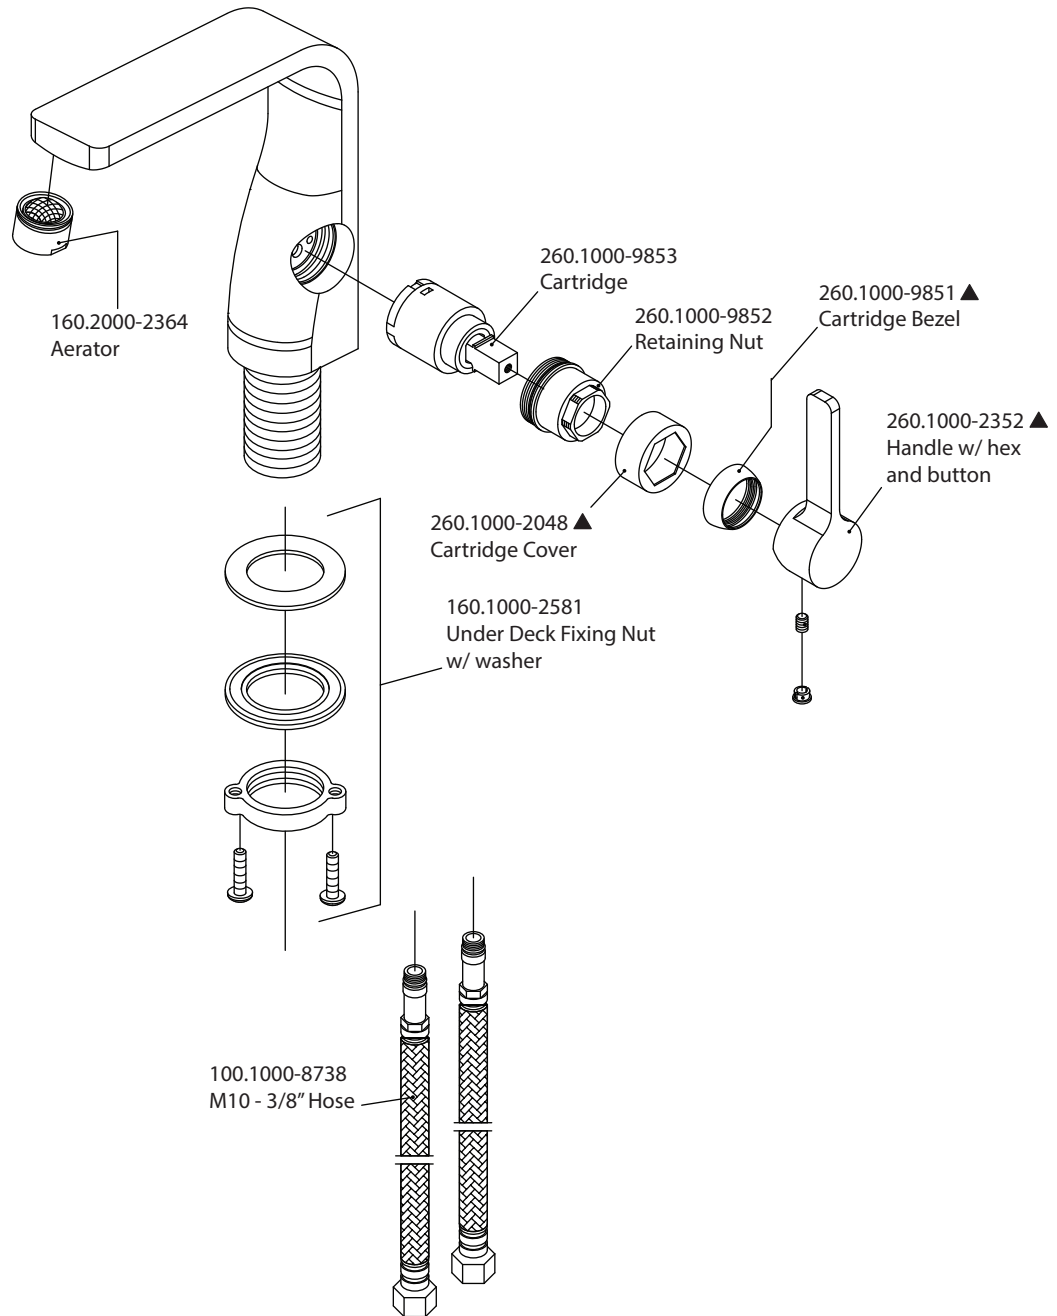

Product Parts Breakdown

isenberg
innovation+design

260.1000