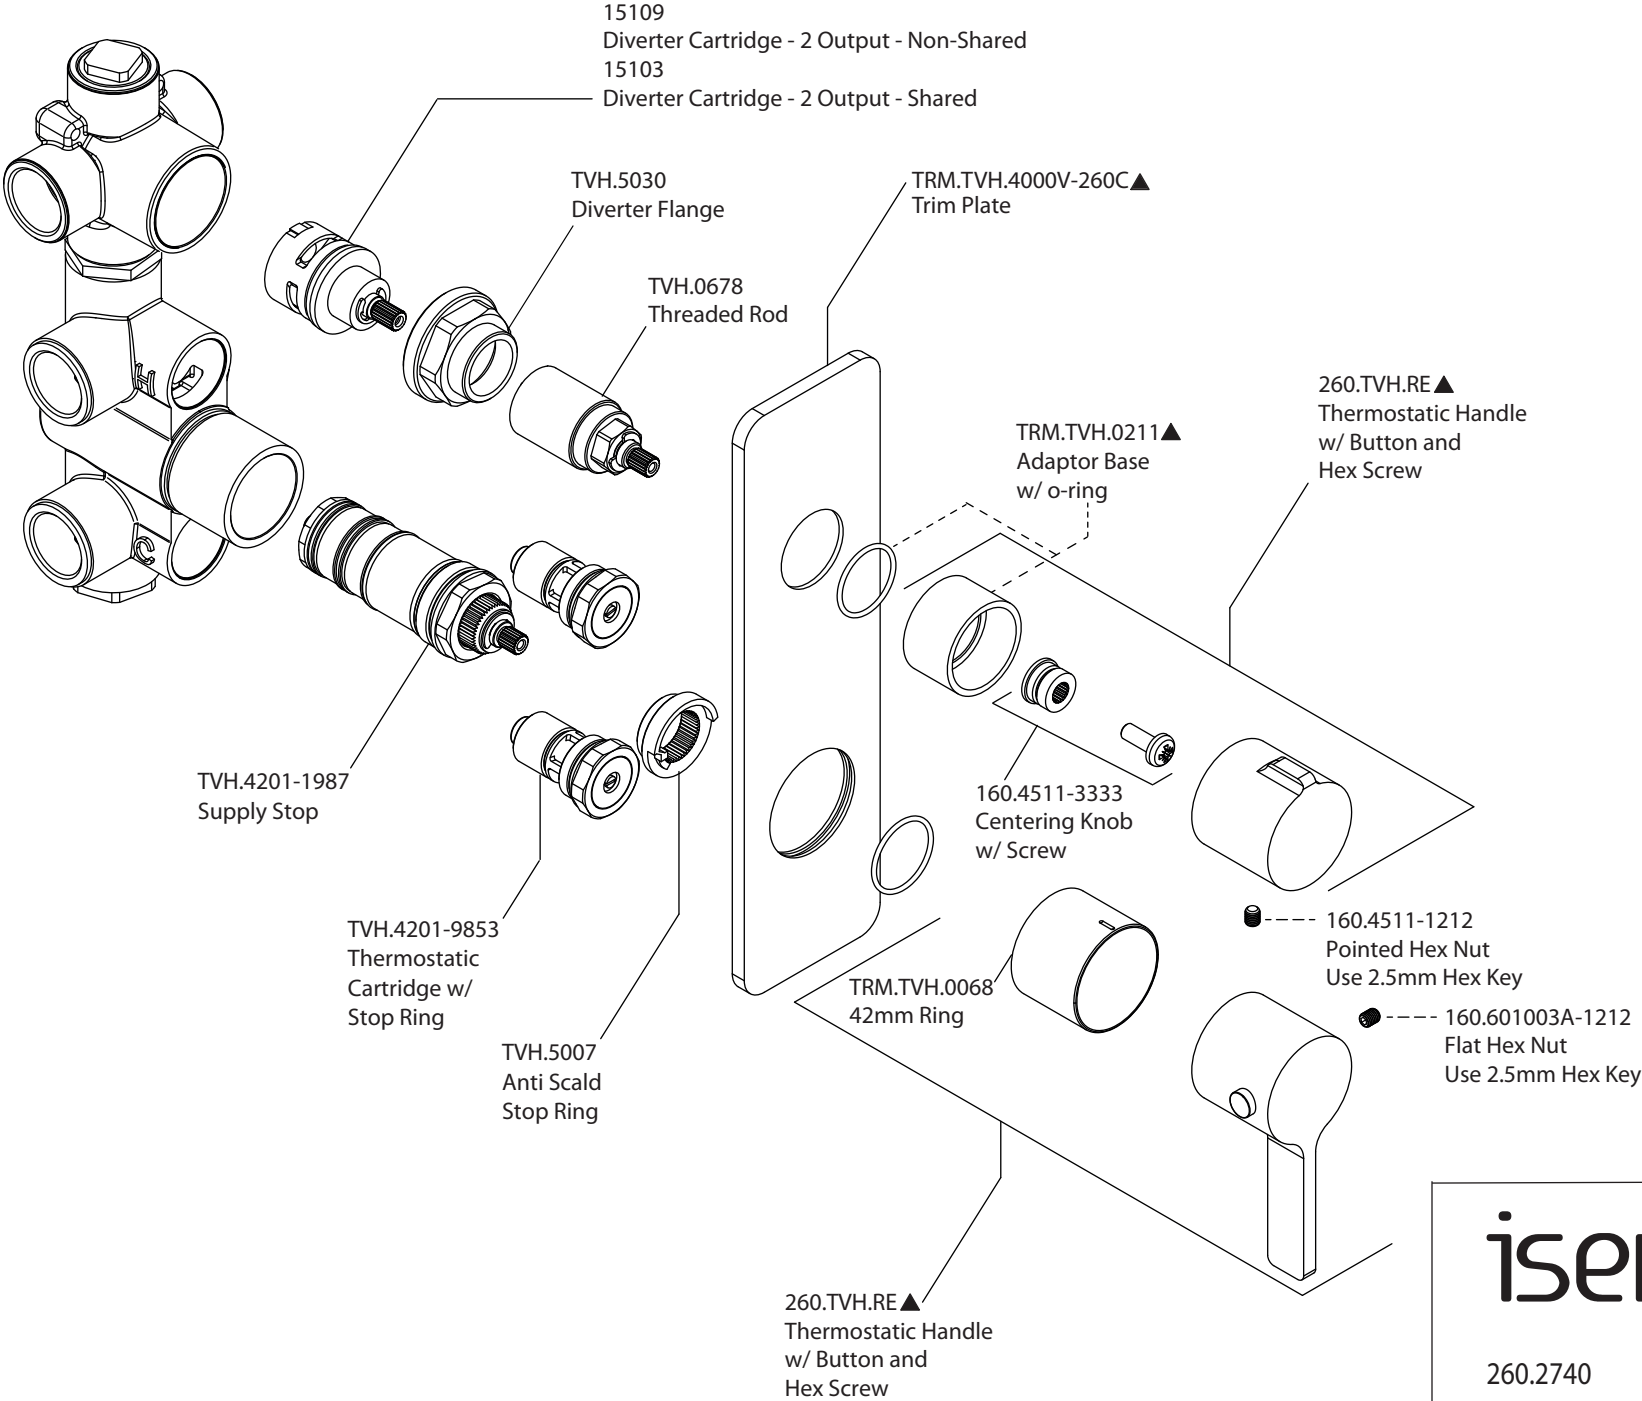

Product Parts Breakdown

isenberg
innovation+design

260.2740

Ver 2.53