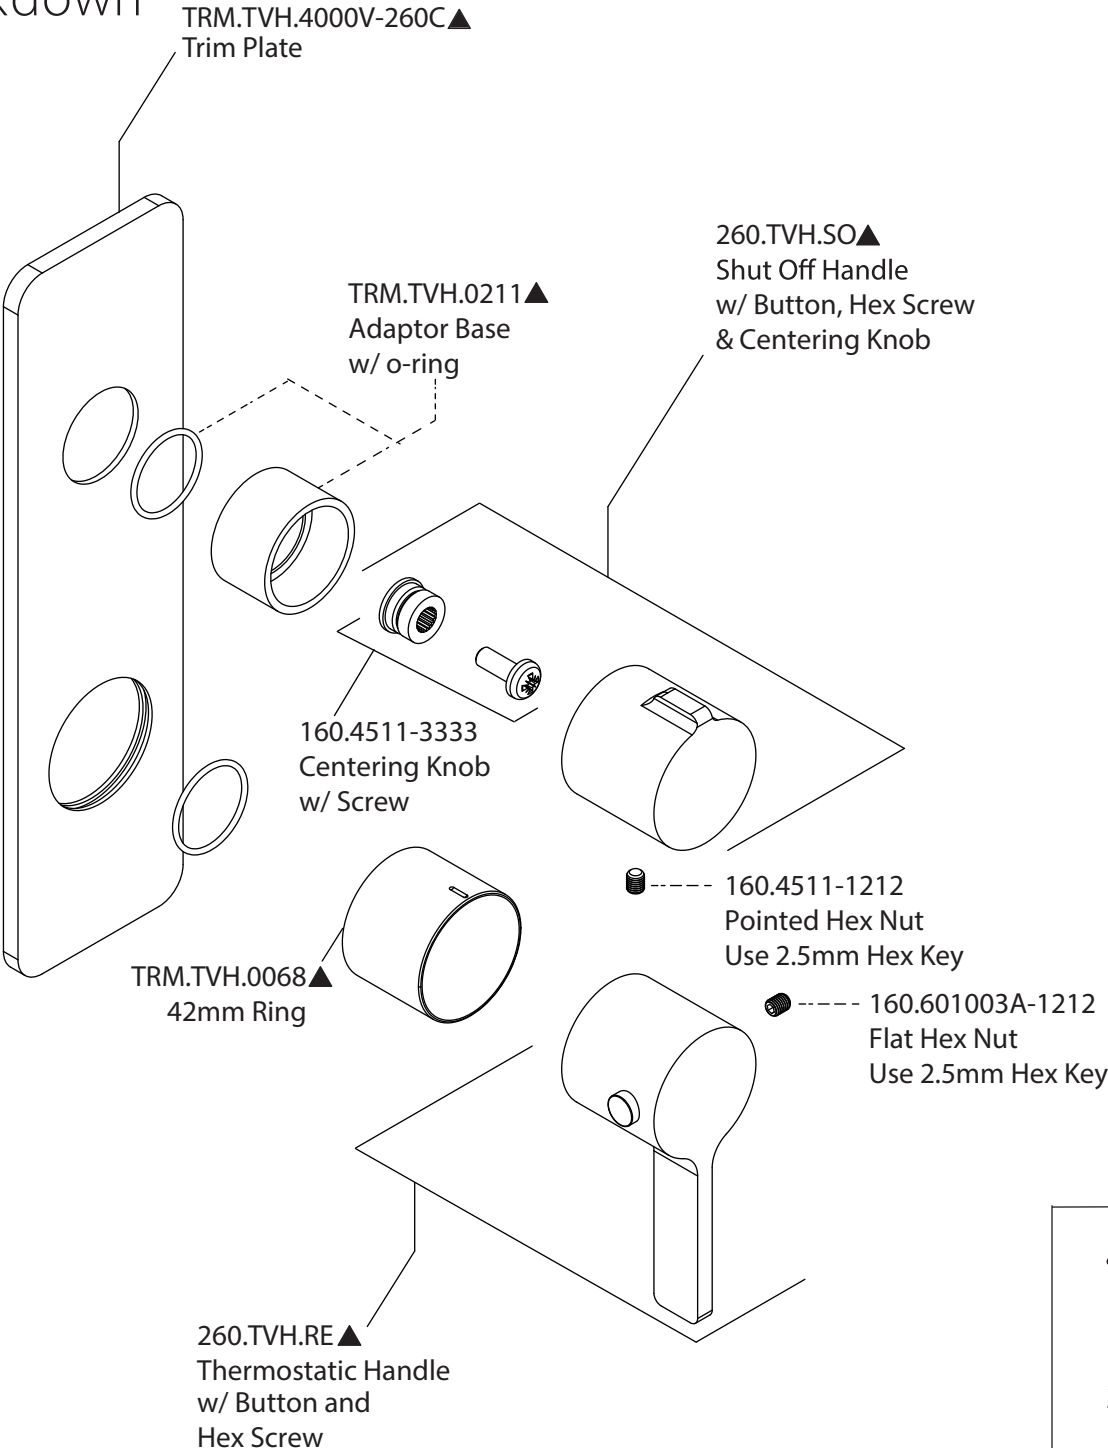

Product Parts Breakdown

isenberg
innovation+design

260.4000VT

Ver 2.55