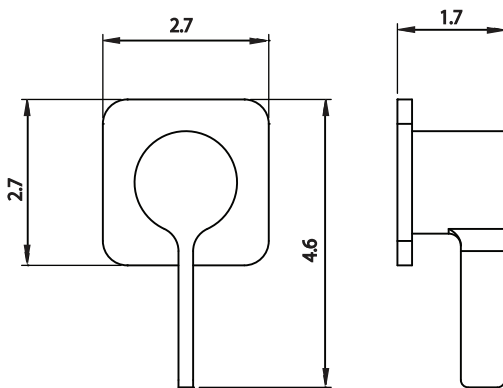

**260.4511 | 3/4" Volume Control**

**SPECIFICATIONS:**

- Turn Handle to turn on/off water flow.
- Includes valve (TVH.4511)
- Valve Flow Rate - 13.0 GPM @ 60 PSI
- Extension Available - TVH.E137\*\*

**STANDARDS:**

- ASME A112.18.1 / CSA B125.1

Trim  
[ 260.4511T\*\* ]

Valve  
[ TVH.4511 ]

Belgian Mirror Finish

Legislation Compliance

ZeroDrip Technology

**Technical Diagram**

See Spec Sheet For  
TVH.4511 For Detailed  
Information On Valve.

**Water Flow Diagram**