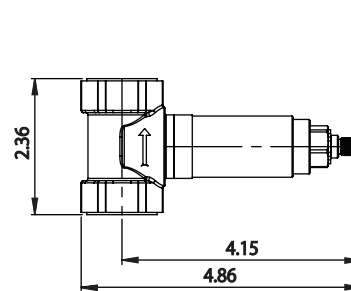

**260.4511 | 3/4" Volume Control**

**SPECIFICATIONS:**

- Turn Handle to turn on/off water flow.
- Includes valve (TVH.4511)
- Valve Flow Rate - 13.0 GPM @ 60 PSI
- Extension Available - TVH.E137\*\*

**STANDARDS:**

- ASME A112.18.1 / CSA B125.1

Trim  
[ 260.4511T\*\* ]

Valve  
[ TVH.4511 ]

Belgian Mirror Finish

Legislation Compliance

ZeroDrip Technology

**Technical Diagram**

See Spec Sheet For  
TVH.4511 For Detailed  
Information On Valve.

**Water Flow Diagram**