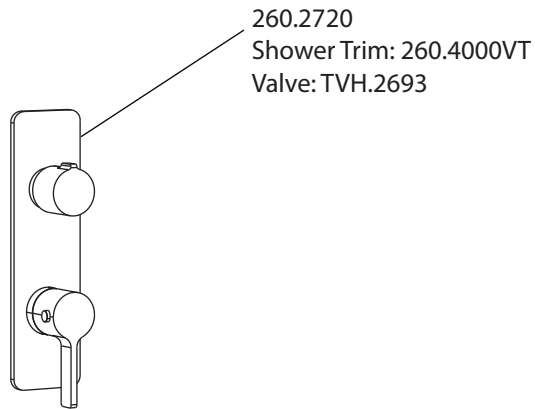

Product Parts Breakdown

▲ Specify Finish

isenberg
innovation+design

260.7000

Product Parts Breakdown

▲ Specify Finish

isenberg
innovation+design

HSB.10R

Ver 2.53

Product Parts Breakdown

▲ Specify Finish

isenberg
innovation+design

HS1040

Ver 2.53

Product Parts Breakdown

isenberg
innovation+design

260.4000VT

Product Parts Breakdown

isenberg
innovation+design

TVH.2693

Ver 2.53