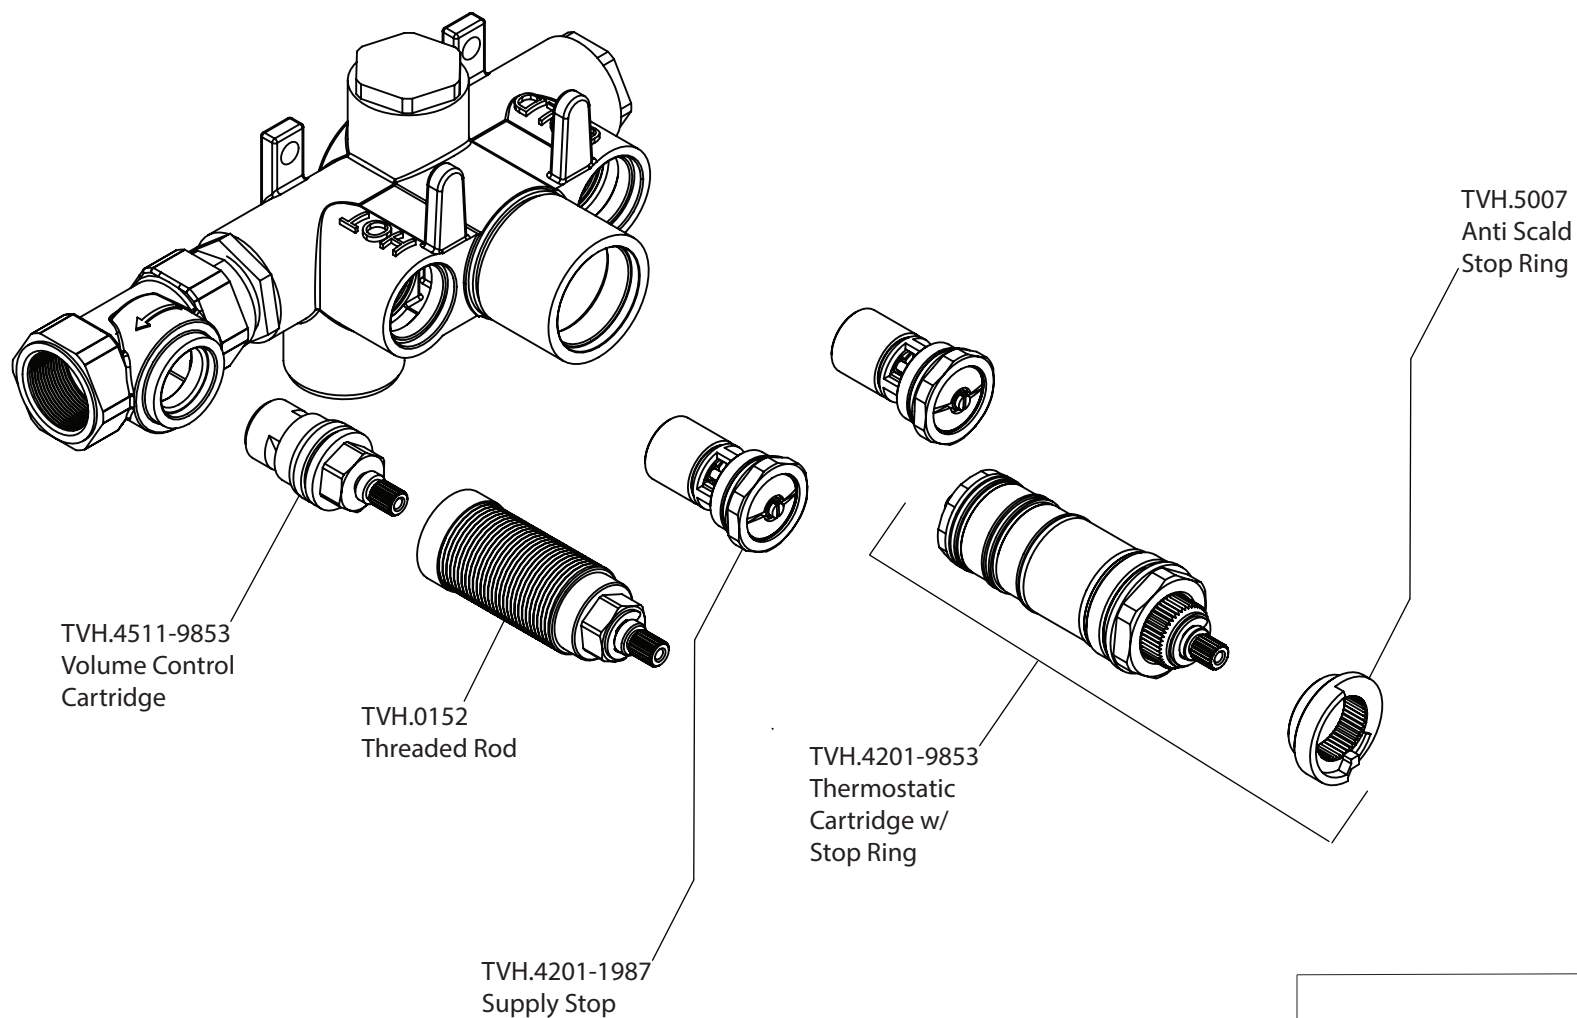

Product Parts Breakdown

▲ Specify Finish

isenberg
innovation+design

260.7000

Product Parts Breakdown

▲ Specify Finish

isenberg
innovation+design

HSB.10R

Ver 2.53

Product Parts Breakdown

▲ Specify Finish

isenberg
innovation+design

HS1040

Ver 2.53

Product Parts Breakdown

isenberg
innovation+design

260.4000VT

Product Parts Breakdown

isenberg
innovation+design

TVH.2693

Ver 2.53