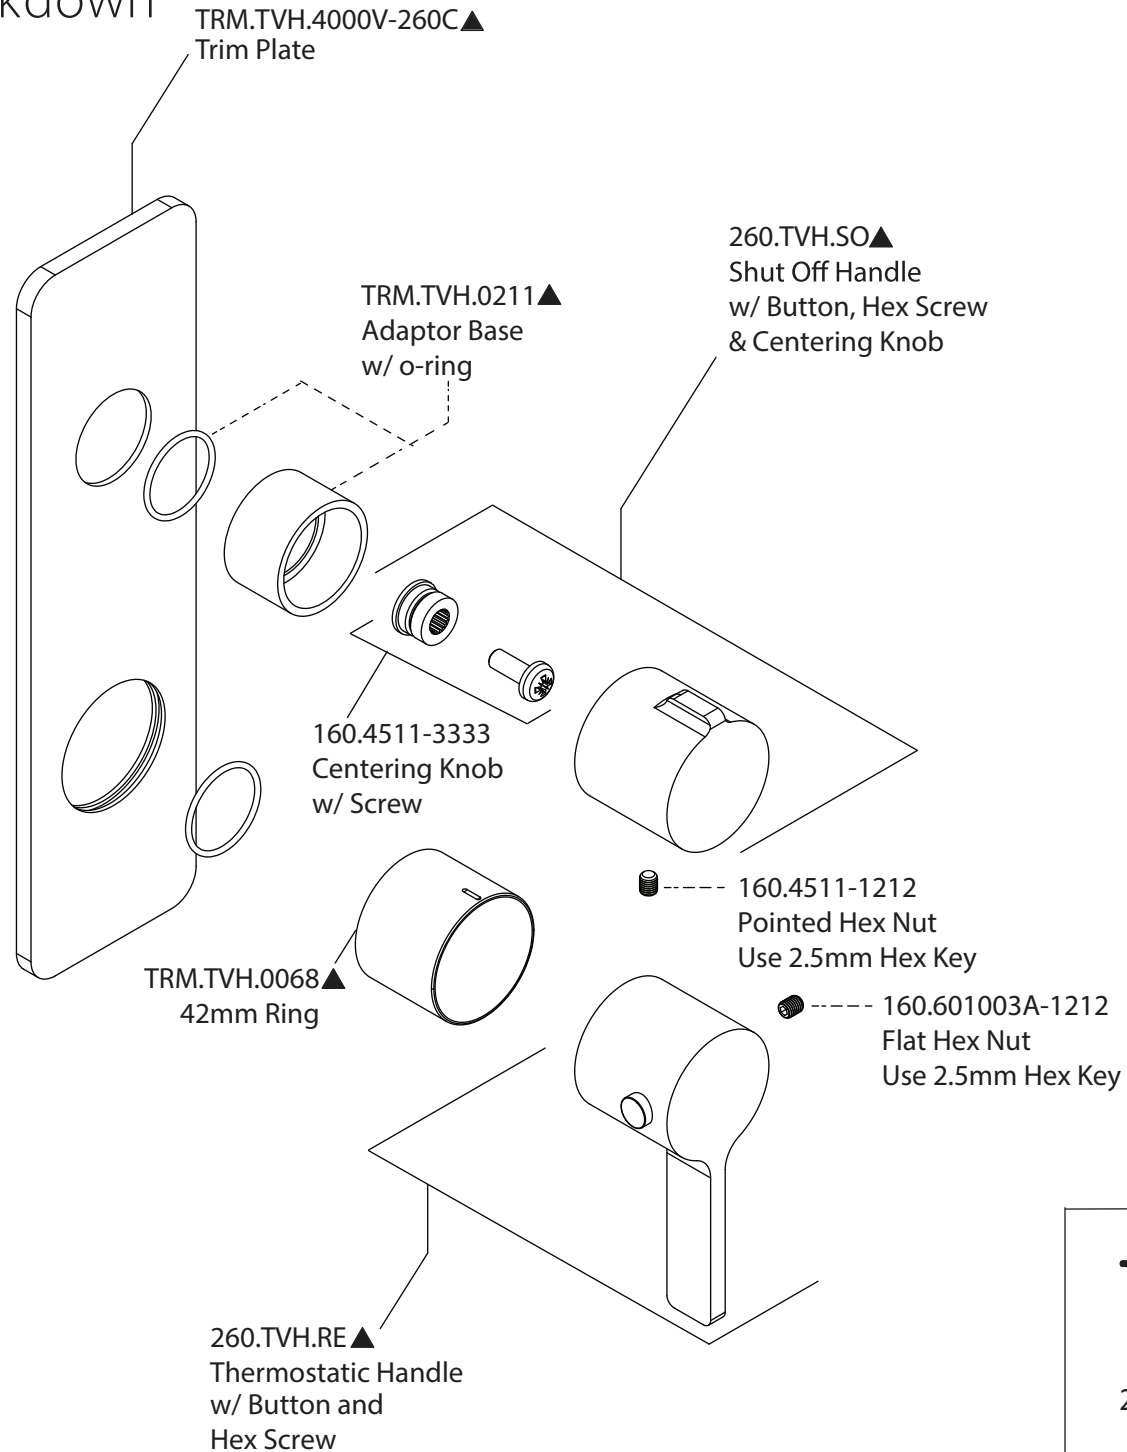

Product Parts Breakdown

▲ Specify Finish

isenberg
innovation+design

260.7000

Product Parts Breakdown

▲ Specify Finish

isenberg
innovation+design

HSB.10R

Ver 2.53

Product Parts Breakdown

▲ Specify Finish

isenberg
innovation+design

HS1040

Ver 2.53

Product Parts Breakdown

isenberg
innovation+design

260.4000VT

Product Parts Breakdown

isenberg
innovation+design

TVH.2693

Ver 2.53