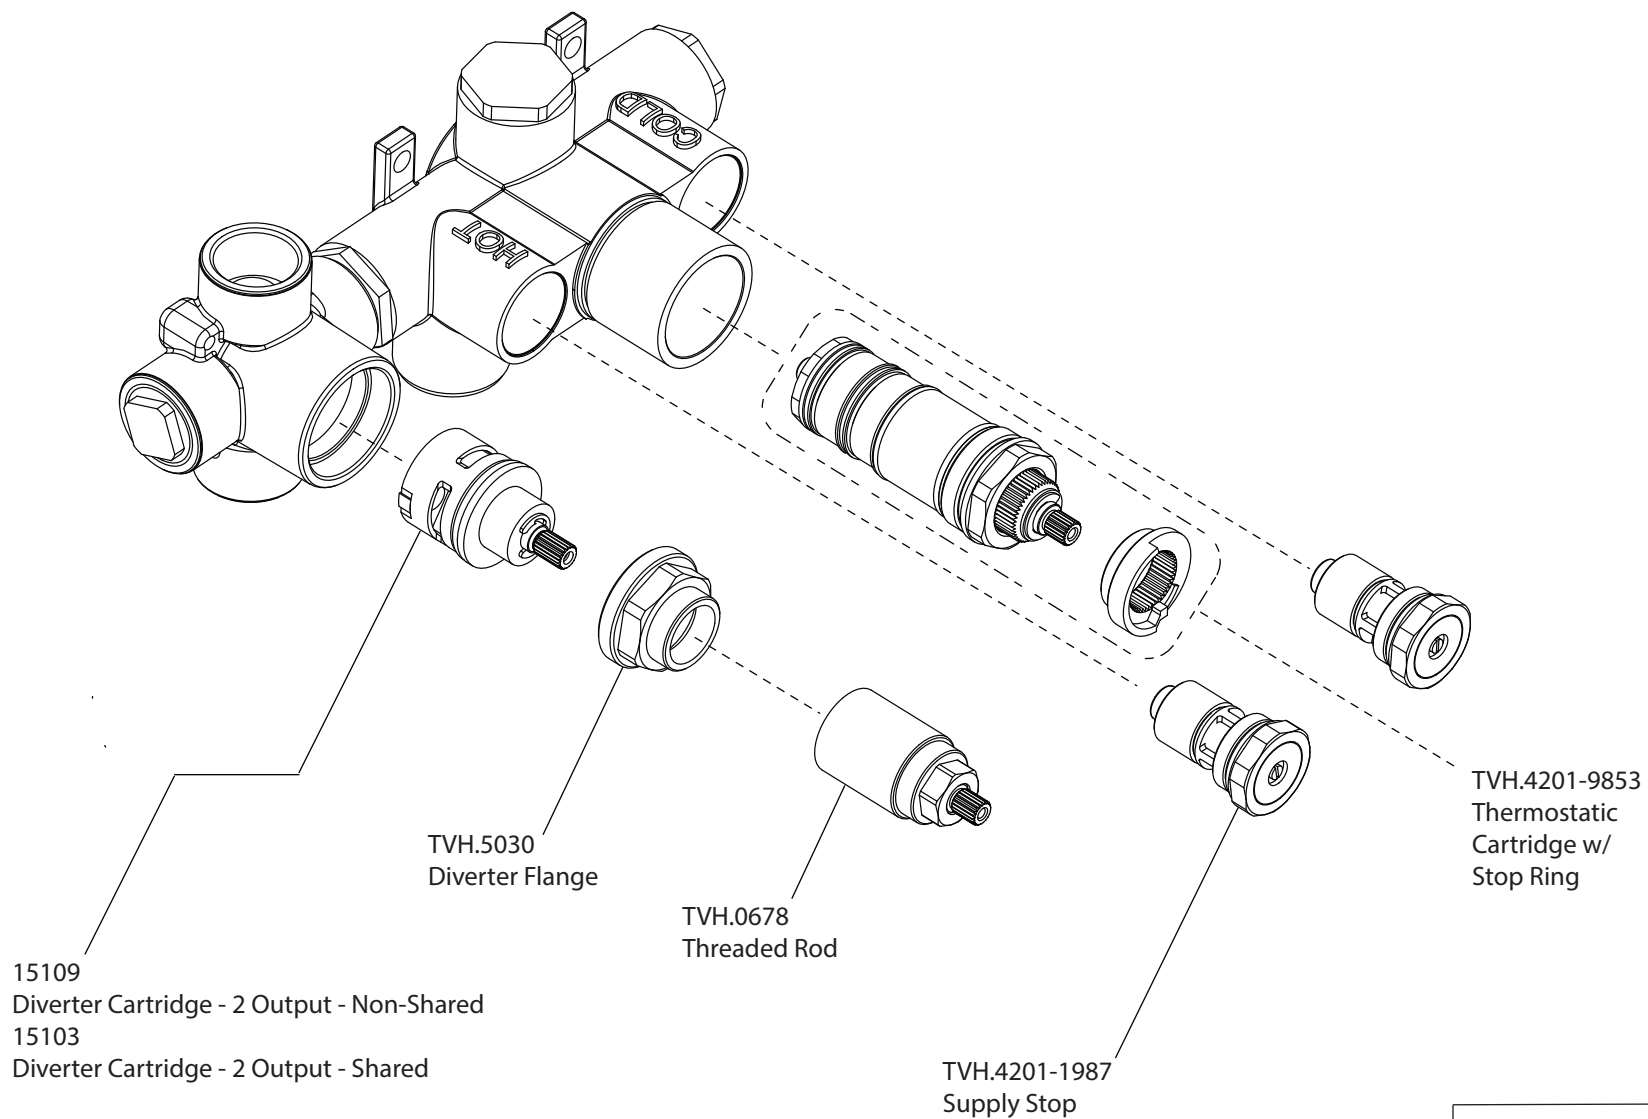

Product Parts Breakdown

isenberg
innovation+design

260.7250

Product Parts Breakdown

▲ Specify Finish

isenberg
innovation+design

HSB.10R

Ver 2.53

Product Parts Breakdown

▲ Specify Finish

isenberg
innovation+design

HS1040

Ver 2.53

Product Parts Breakdown

isenberg
innovation+design

260.4000VT

Product Parts Breakdown

isenberg
innovation+design

TVH.2717F

Ver 2.54

Product Parts Breakdown

▲ Specify Finish

HS1004H▲
Hand Shower

isenberg
innovation+design

HS1004H

Ver 2.55

Product Parts Breakdown

isenberg
innovation+design

HS8008

Product Parts Breakdown

▲ Specify Finish

isenberg
innovation+design