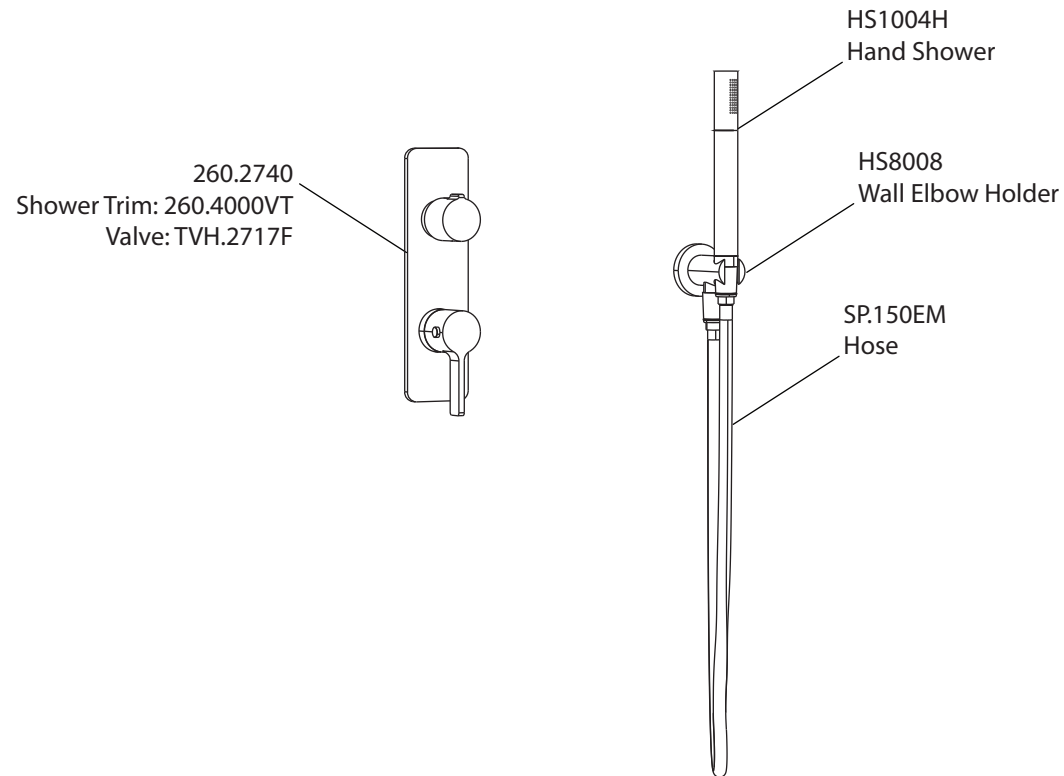

Product Parts Breakdown

isenberg
innovation+design

260.7250

Product Parts Breakdown

▲ Specify Finish

isenberg
innovation+design

HSB.10R

Ver 2.53

Product Parts Breakdown

▲ Specify Finish

isenberg
innovation+design

HS1040

Ver 2.53

Product Parts Breakdown

isenberg
innovation+design

260.4000VT

Product Parts Breakdown

isenberg
innovation+design

TVH.2717F

Ver 2.54

Product Parts Breakdown

▲ Specify Finish

HS1004H▲
Hand Shower

isenberg
innovation+design

HS1004H

Ver 2.55

Product Parts Breakdown

isenberg
innovation+design

HS8008

Product Parts Breakdown

▲ Specify Finish

isenberg
innovation+design