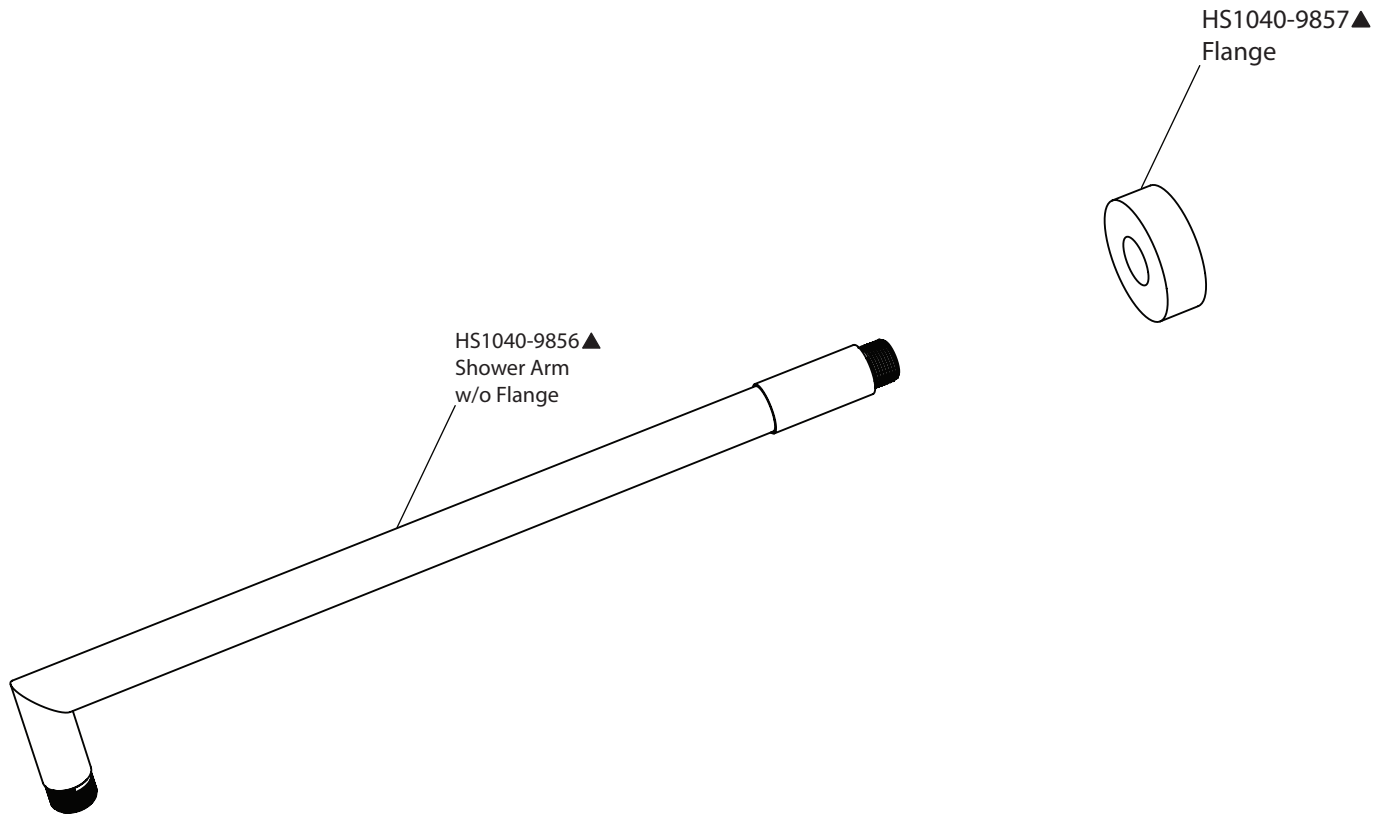

Product Parts Breakdown

isenberg
innovation+design

260.7250

Product Parts Breakdown

▲ Specify Finish

isenberg
innovation+design

HSB.10R

Ver 2.53

Product Parts Breakdown

▲ Specify Finish

isenberg
innovation+design

HS1040

Ver 2.53

Product Parts Breakdown

isenberg
innovation+design

260.4000VT

Product Parts Breakdown

isenberg
innovation+design

TVH.2717F

Ver 2.54

Product Parts Breakdown

▲ Specify Finish

HS1004H▲
Hand Shower

isenberg
innovation+design

HS1004H

Ver 2.55

Product Parts Breakdown

isenberg
innovation+design

HS8008

Product Parts Breakdown

▲ Specify Finish

isenberg
innovation+design