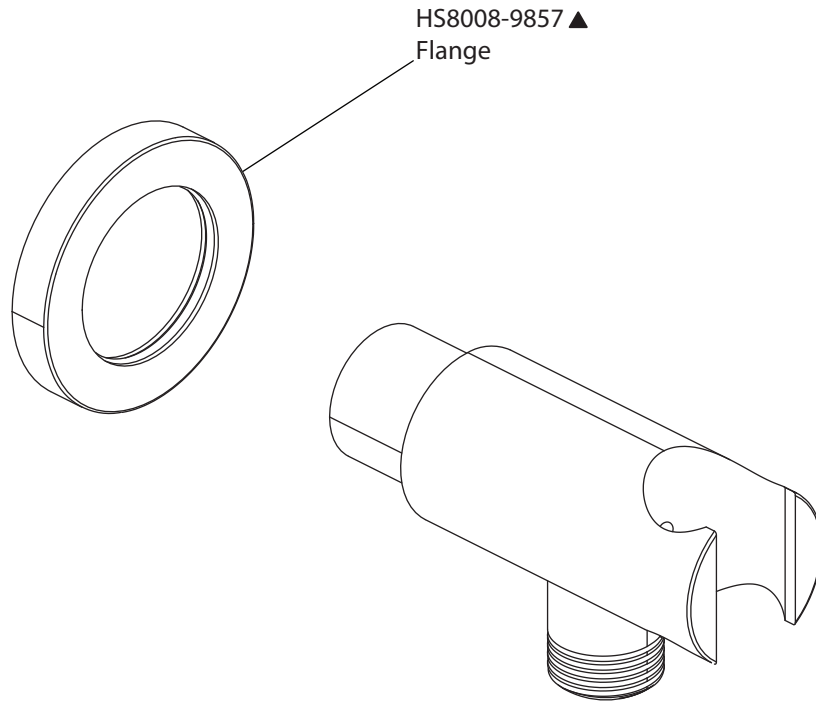

Product Parts Breakdown

isenberg
innovation+design

260.7250

Product Parts Breakdown

▲ Specify Finish

isenberg
innovation+design

HSB.10R

Ver 2.53

Product Parts Breakdown

▲ Specify Finish

isenberg
innovation+design

HS1040

Ver 2.53

Product Parts Breakdown

isenberg
innovation+design

260.4000VT

Product Parts Breakdown

isenberg
innovation+design

TVH.2717F

Ver 2.54

Product Parts Breakdown

▲ Specify Finish

HS1004H▲
Hand Shower

isenberg
innovation+design

HS1004H

Ver 2.55

Product Parts Breakdown

isenberg
innovation+design

HS8008

Product Parts Breakdown

▲ Specify Finish

isenberg
innovation+design