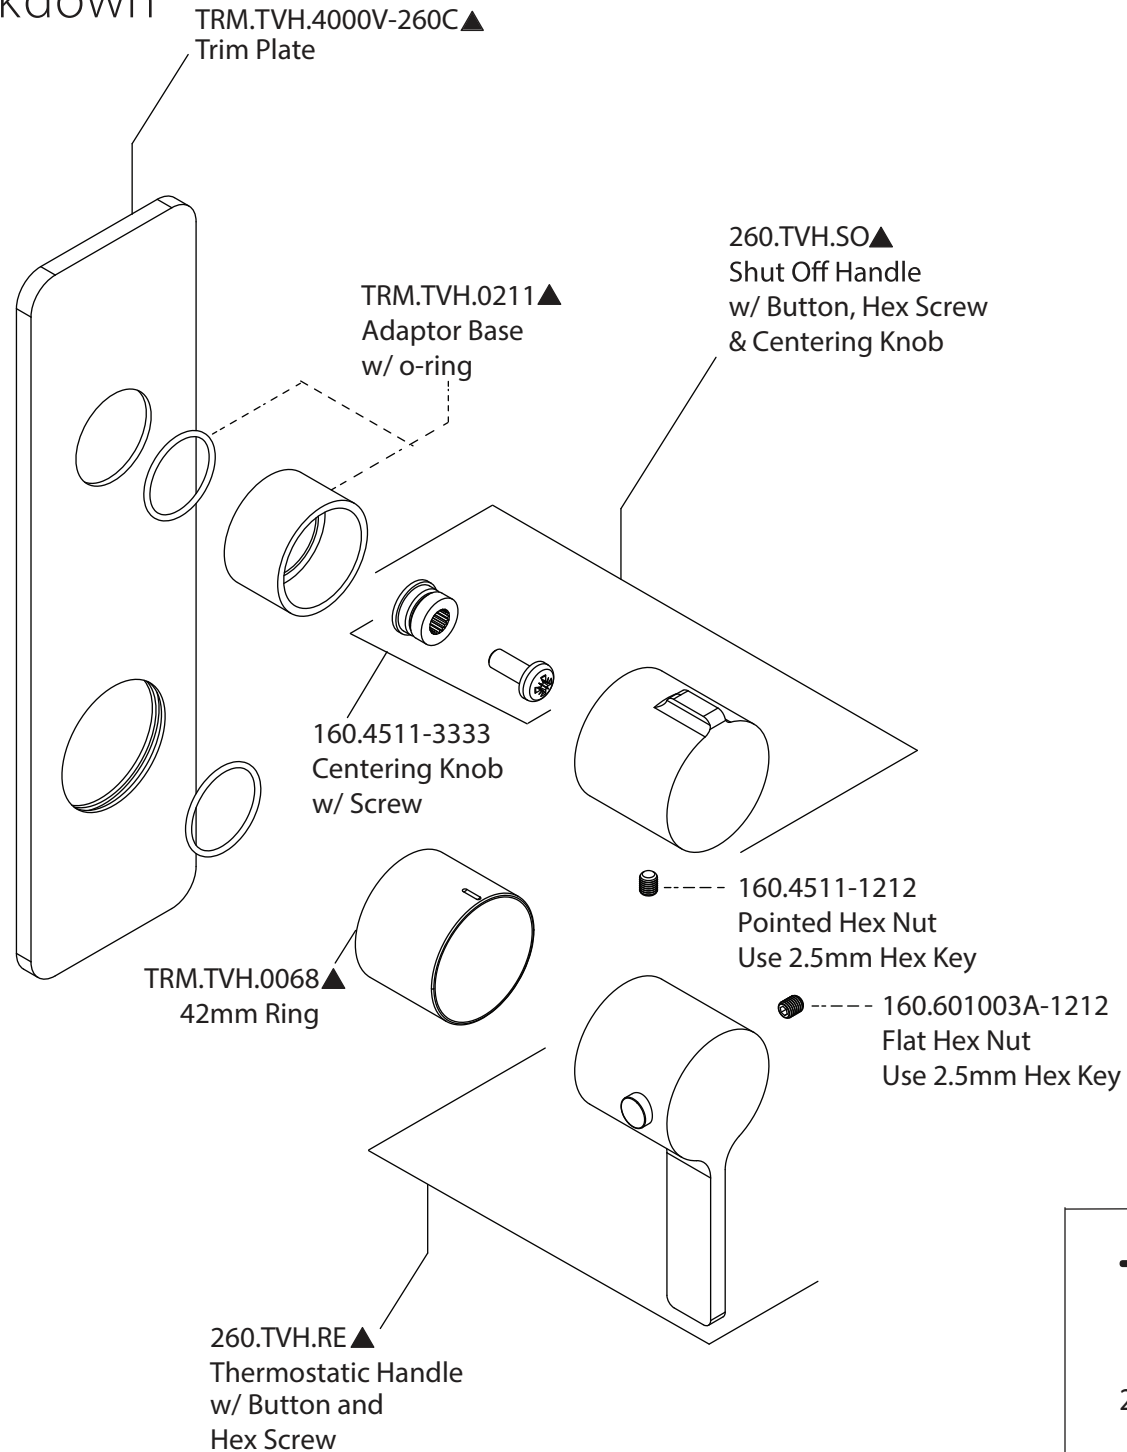

Product Parts Breakdown

isenberg
innovation+design

260.7250

Product Parts Breakdown

▲ Specify Finish

isenberg
innovation+design

HSB.10R

Ver 2.53

Product Parts Breakdown

▲ Specify Finish

isenberg
innovation+design

HS1040

Ver 2.53

Product Parts Breakdown

isenberg
innovation+design

260.4000VT

Product Parts Breakdown

isenberg
innovation+design

TVH.2717F

Ver 2.54

Product Parts Breakdown

▲ Specify Finish

HS1004H▲
Hand Shower

isenberg
innovation+design

HS1004H

Ver 2.55

Product Parts Breakdown

isenberg
innovation+design

HS8008

Product Parts Breakdown

▲ Specify Finish

isenberg
innovation+design