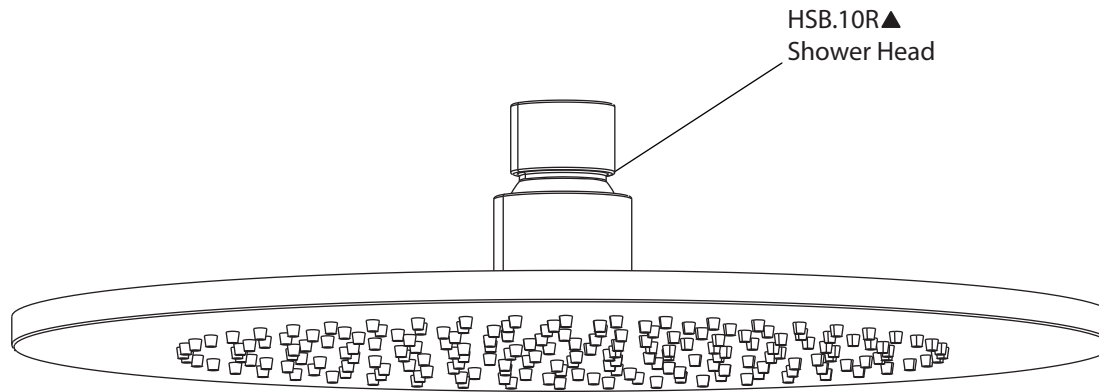

Product Parts Breakdown

isenberg
innovation+design

260.7250

Product Parts Breakdown

▲ Specify Finish

isenberg
innovation+design

HSB.10R

Ver 2.53

Product Parts Breakdown

▲ Specify Finish

isenberg
innovation+design

HS1040

Ver 2.53

Product Parts Breakdown

isenberg
innovation+design

260.4000VT

Product Parts Breakdown

isenberg
innovation+design

TVH.2717F

Ver 2.54

Product Parts Breakdown

▲ Specify Finish

HS1004H▲
Hand Shower

isenberg
innovation+design