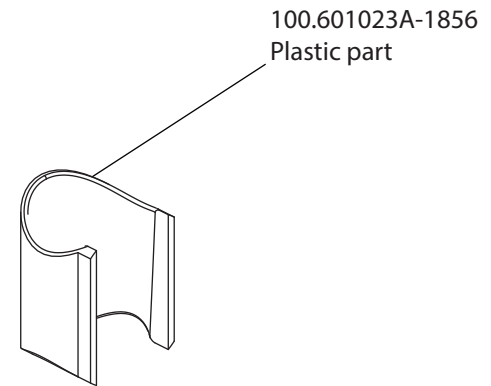

Product Parts Breakdown

▲ Specify Finish

isenberg
innovation+design

HS1040

Ver 2.53

Product Parts Breakdown

isenberg
innovation+design

260.4000VT

Product Parts Breakdown

isenberg
innovation+design

TVH.2717F

Ver 2.54

Product Parts Breakdown

▲ Specify Finish

HS1004H▲
Hand Shower

isenberg
innovation+design

HS1004H

Ver 2.55

Product Parts Breakdown

isenberg
innovation+design

HS8008

Product Parts Breakdown

▲ Specify Finish

isenberg
innovation+design