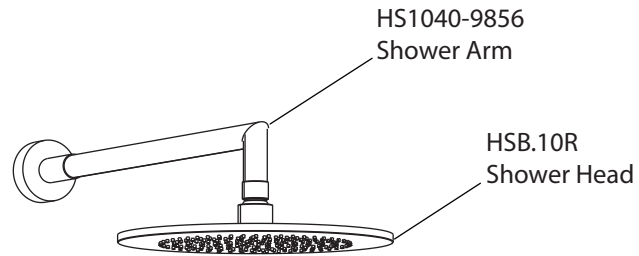

Product Parts Breakdown

isenberg
innovation+design

260.7250

Product Parts Breakdown

▲ Specify Finish

isenberg
innovation+design

HSB.10R

Ver 2.53

Product Parts Breakdown

▲ Specify Finish

isenberg
innovation+design

HS1040

Ver 2.53

Product Parts Breakdown

isenberg
innovation+design

260.4000VT

Product Parts Breakdown

isenberg
innovation+design

TVH.2717F

Ver 2.54

Product Parts Breakdown

▲ Specify Finish

HS1004H▲
Hand Shower

isenberg
innovation+design