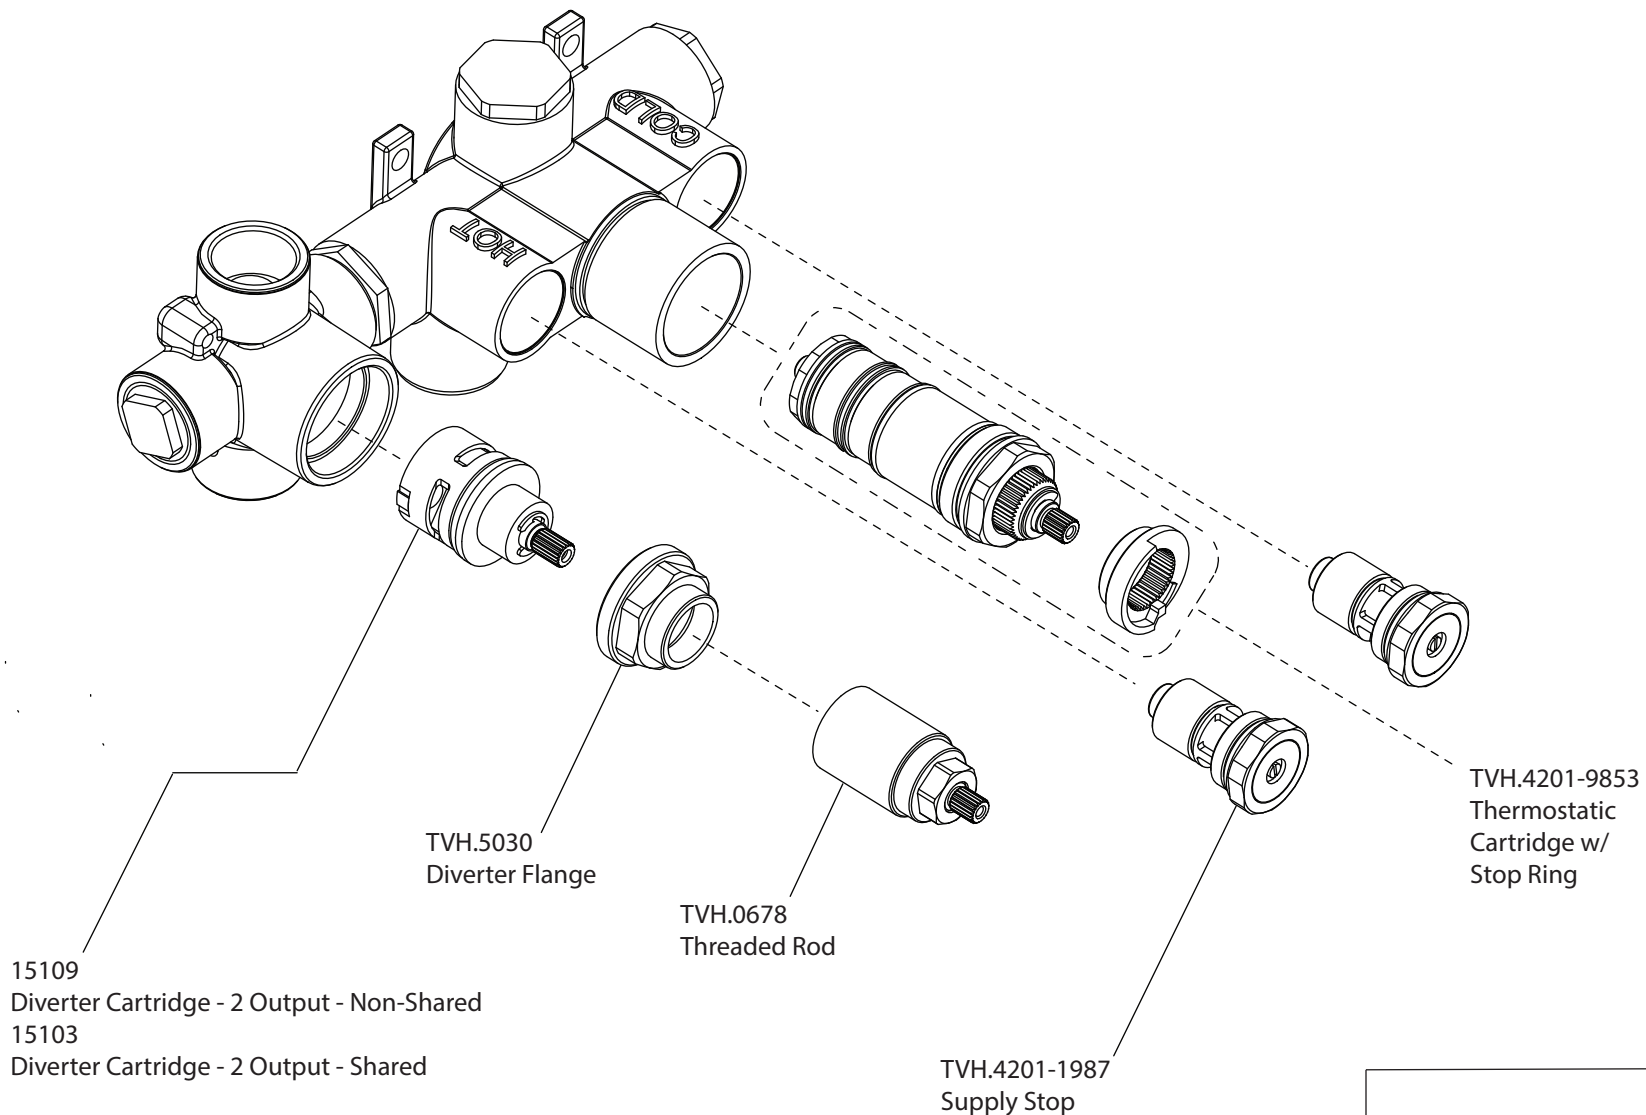

Product Parts Breakdown

isenberg
innovation+design

260.7350

Product Parts Breakdown

▲ Specify Finish

isenberg
innovation+design

HSB.10R

Ver 2.53

Product Parts Breakdown

▲ Specify Finish

isenberg
innovation+design

HS1040

Ver 2.53

Product Parts Breakdown

isenberg
innovation+design

260.4000VT

Ver 2.55

Product Parts Breakdown

isenberg
innovation+design

TVH.2717F

Ver 2.53

Product Parts Breakdown

▲ Specify Finish

isenberg
innovation+design

HS1004H

Ver 2.55

Product Parts Breakdown

isenberg
innovation+design

100.601023A

Product Parts Breakdown

▲ Specify Finish

isenberg
innovation+design