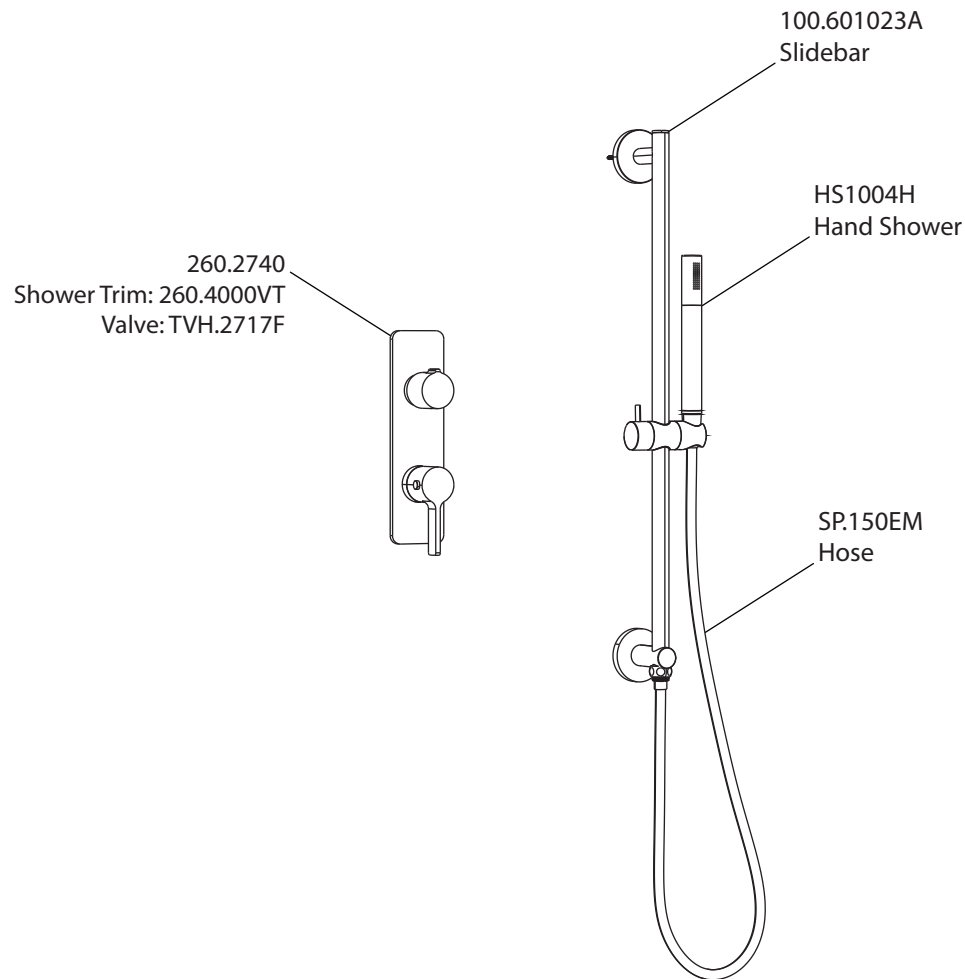

Product Parts Breakdown

isenberg
innovation+design

260.7350

Product Parts Breakdown

▲ Specify Finish

isenberg
innovation+design

HSB.10R

Ver 2.53

Product Parts Breakdown

▲ Specify Finish

isenberg
innovation+design

HS1040

Ver 2.53

Product Parts Breakdown

isenberg
innovation+design

260.4000VT

Ver 2.55

Product Parts Breakdown

isenberg
innovation+design

TVH.2717F

Ver 2.53

Product Parts Breakdown

▲ Specify Finish

isenberg
innovation+design

HS1004H

Ver 2.55

Product Parts Breakdown

isenberg
innovation+design

100.601023A

Product Parts Breakdown

▲ Specify Finish

isenberg
innovation+design