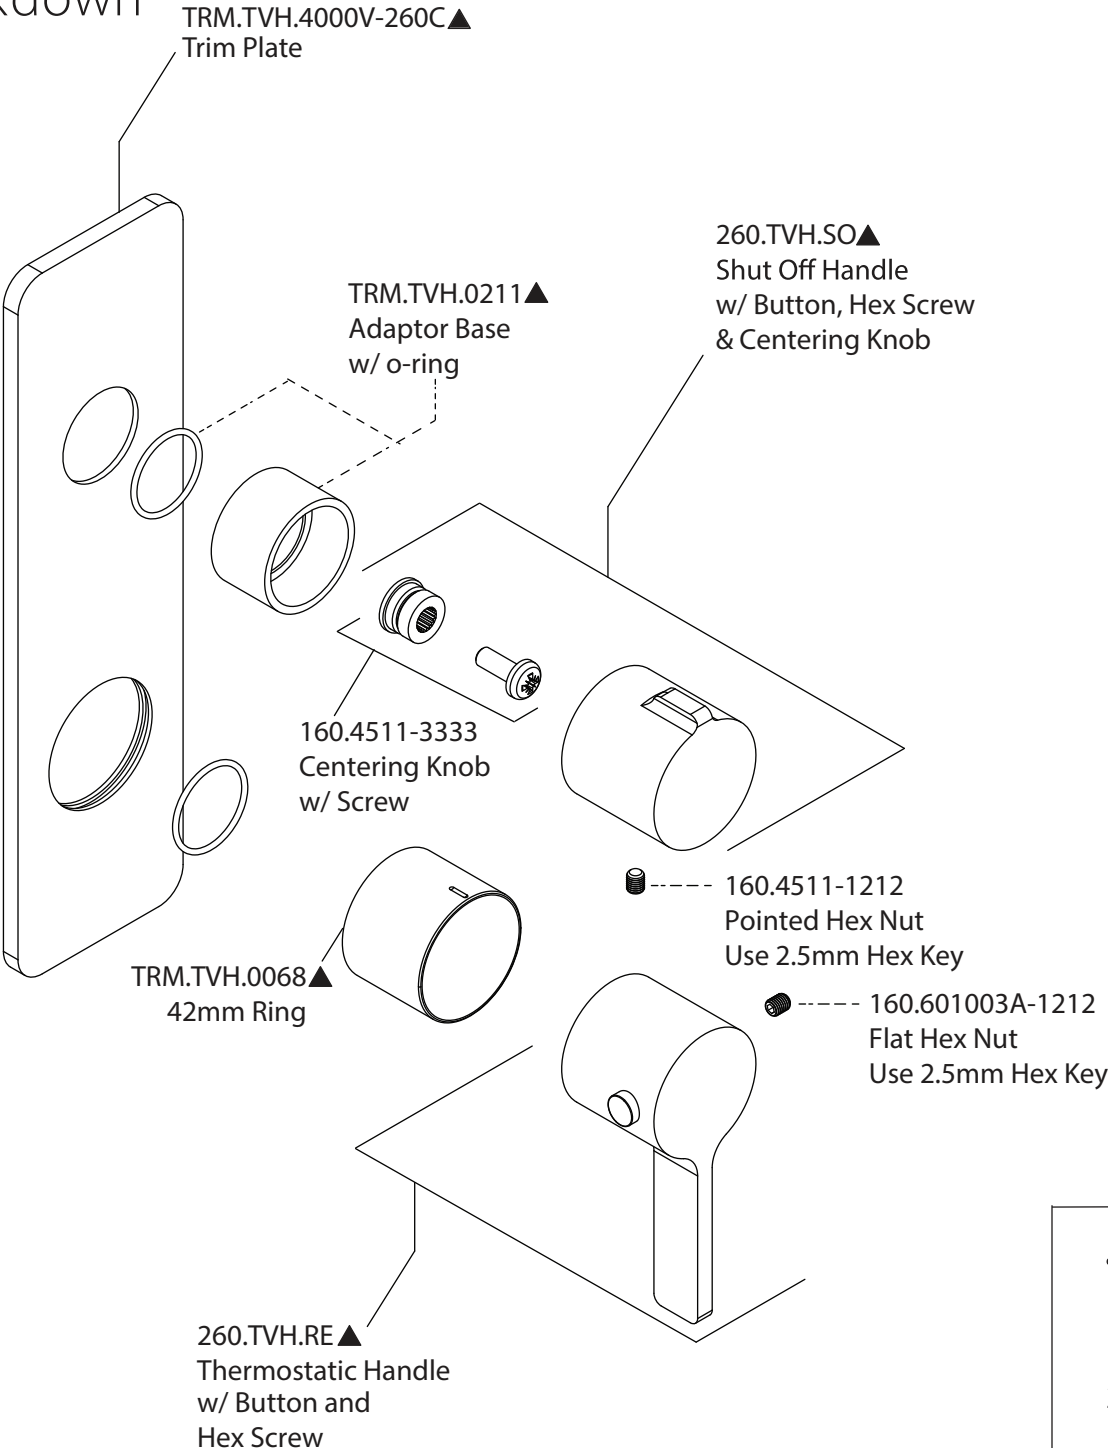

Product Parts Breakdown

isenberg
innovation+design

260.7350

Product Parts Breakdown

▲ Specify Finish

isenberg
innovation+design

HSB.10R

Ver 2.53

Product Parts Breakdown

▲ Specify Finish

isenberg
innovation+design

HS1040

Ver 2.53

Product Parts Breakdown

isenberg
innovation+design

260.4000VT

Ver 2.55

Product Parts Breakdown

isenberg
innovation+design

TVH.2717F

Ver 2.53

Product Parts Breakdown

▲ Specify Finish

isenberg
innovation+design

HS1004H

Ver 2.55

Product Parts Breakdown

isenberg
innovation+design

100.601023A

Product Parts Breakdown

▲ Specify Finish

isenberg
innovation+design