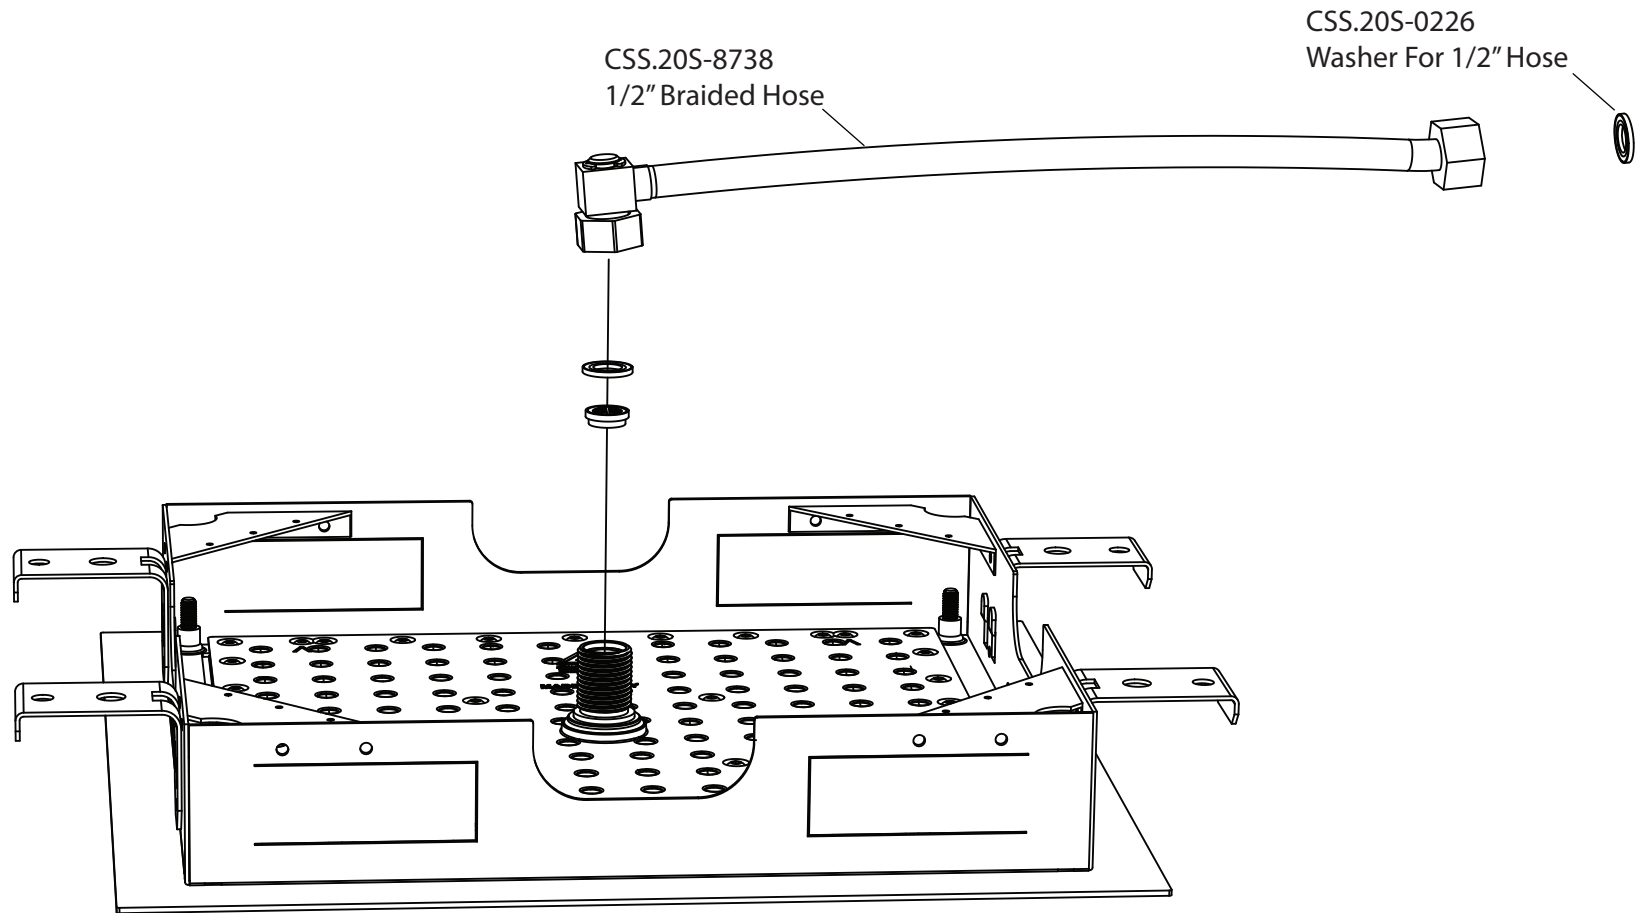

Product Parts Breakdown

isenberg
innovation+design

BLT.15S

Ver 2.53