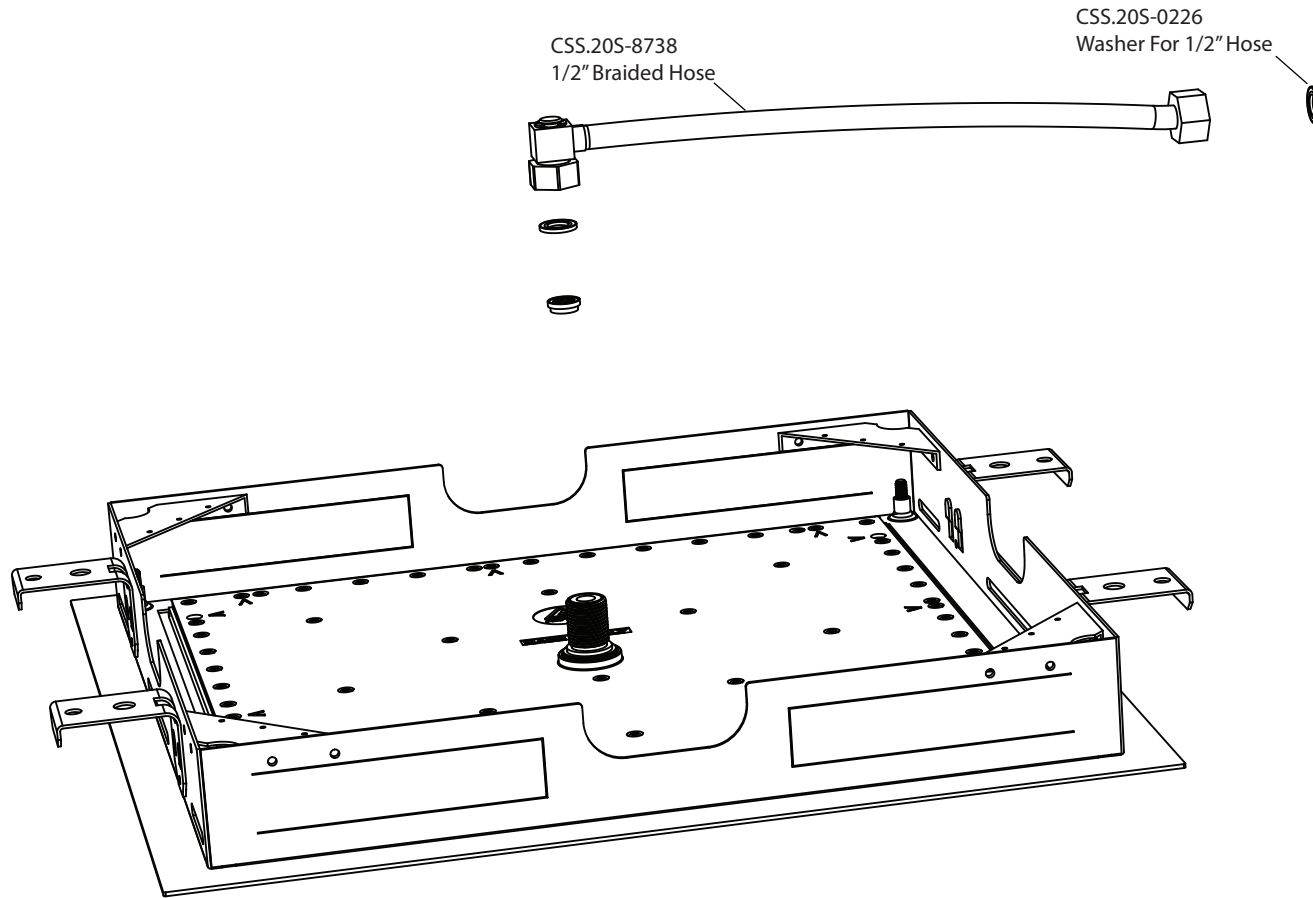

Product Parts Breakdown

isenberg
innovation+design

BLT.20S

Ver 2.53