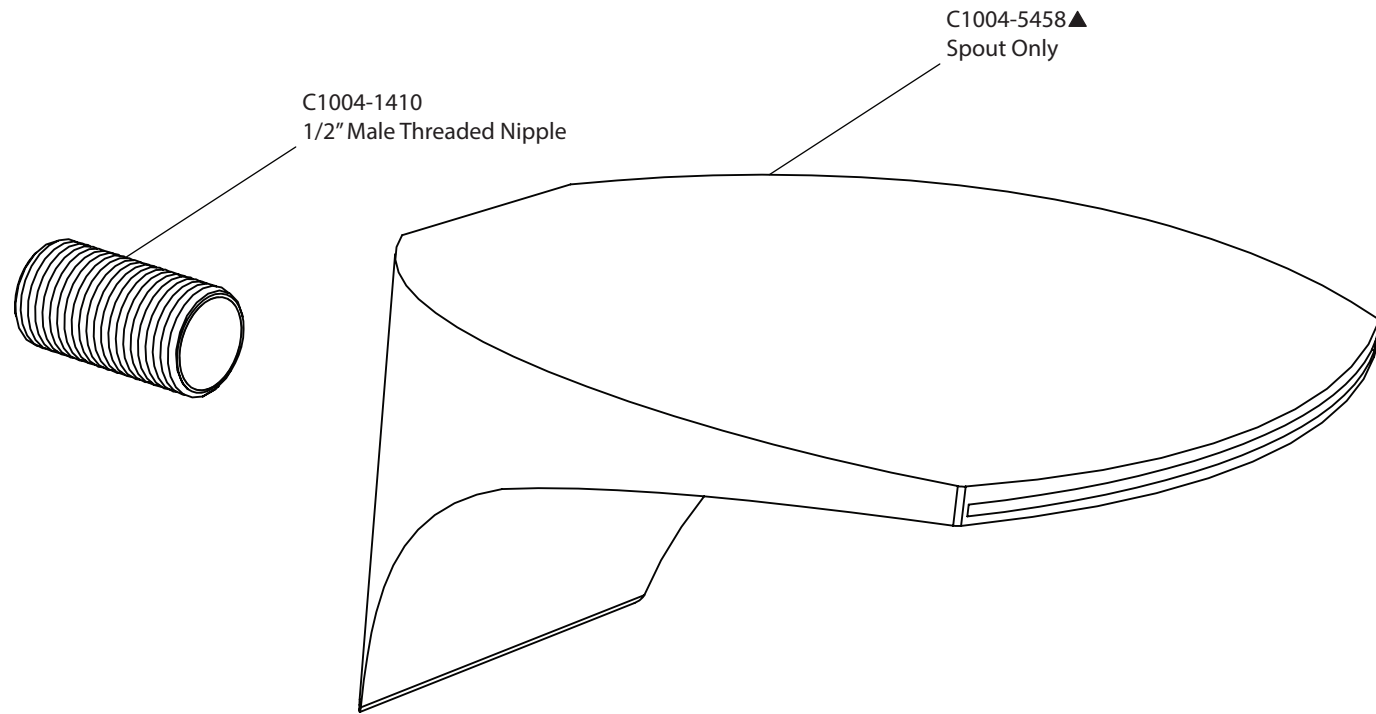

Product Parts Breakdown

isenberg
innovation+design

C1004

Ver 2.54