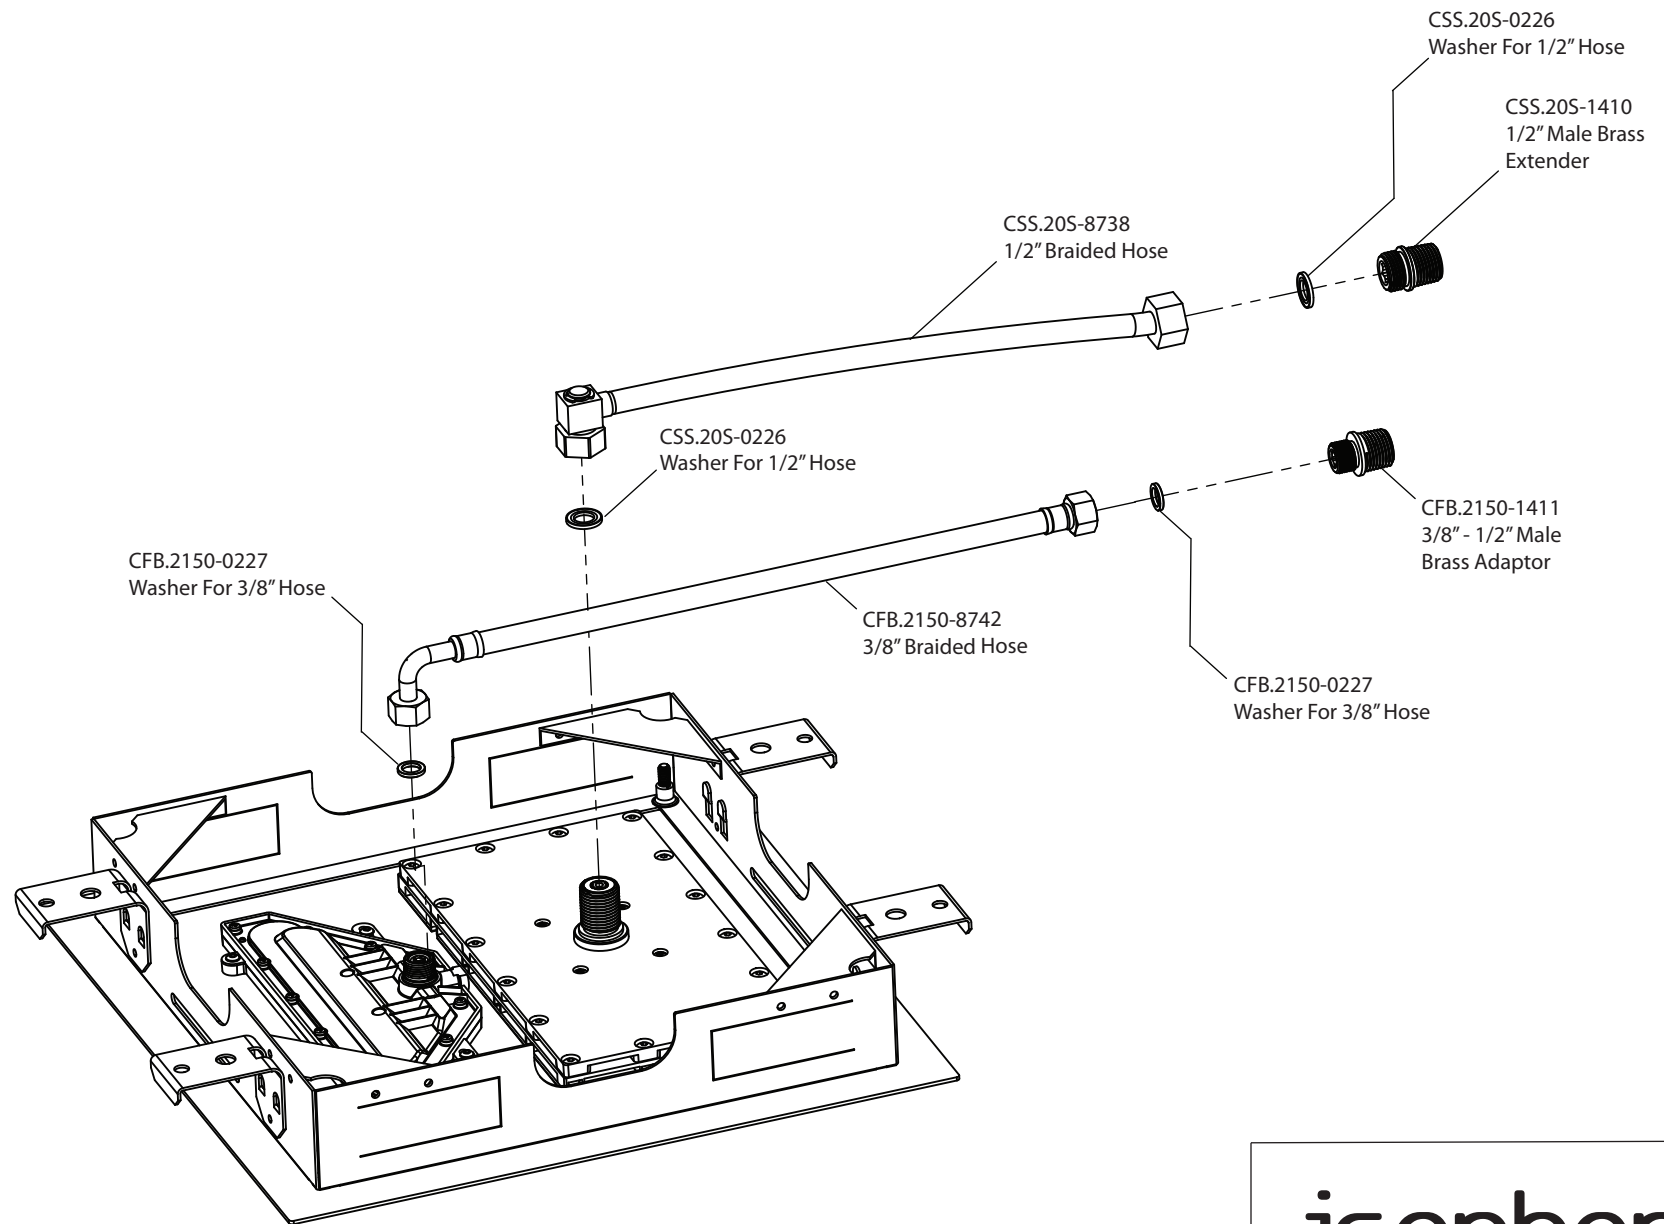

Product Parts Breakdown

Page 1 of 2

isenberg
innovation+design

CSS.15S

Ver 2.54

Product Parts Breakdown

Page 2 of 2

- CSS.15S-0227▲
Trim Attachment Screws - 40mm
- CSS.15S-0227-60▲
Trim Attachment Screws - 60mm
- CSS.15S-0227-80▲
Trim Attachment Screws - 80mm