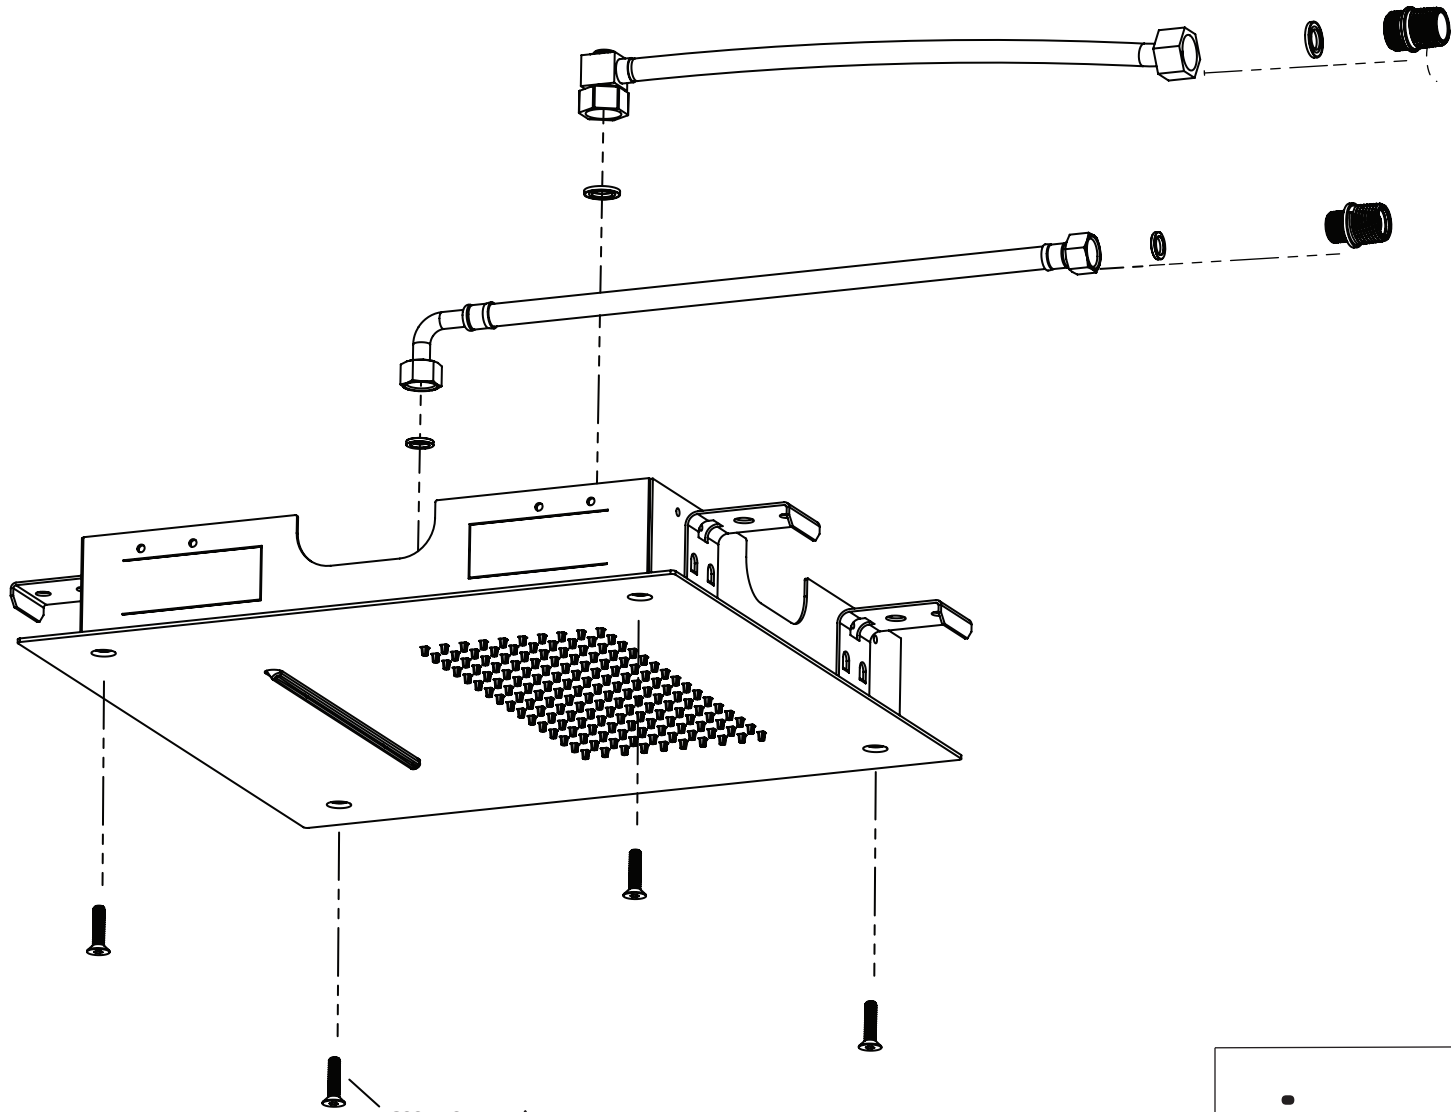

Product Parts Breakdown

Page 1 of 2

isenberg
innovation+design

CSS.15S

Ver 2.54

Product Parts Breakdown

Page 2 of 2

- CSS.15S-0227▲
Trim Attachment Screws - 40mm
- CSS.15S-0227-60▲
Trim Attachment Screws - 60mm
- CSS.15S-0227-80▲
Trim Attachment Screws - 80mm