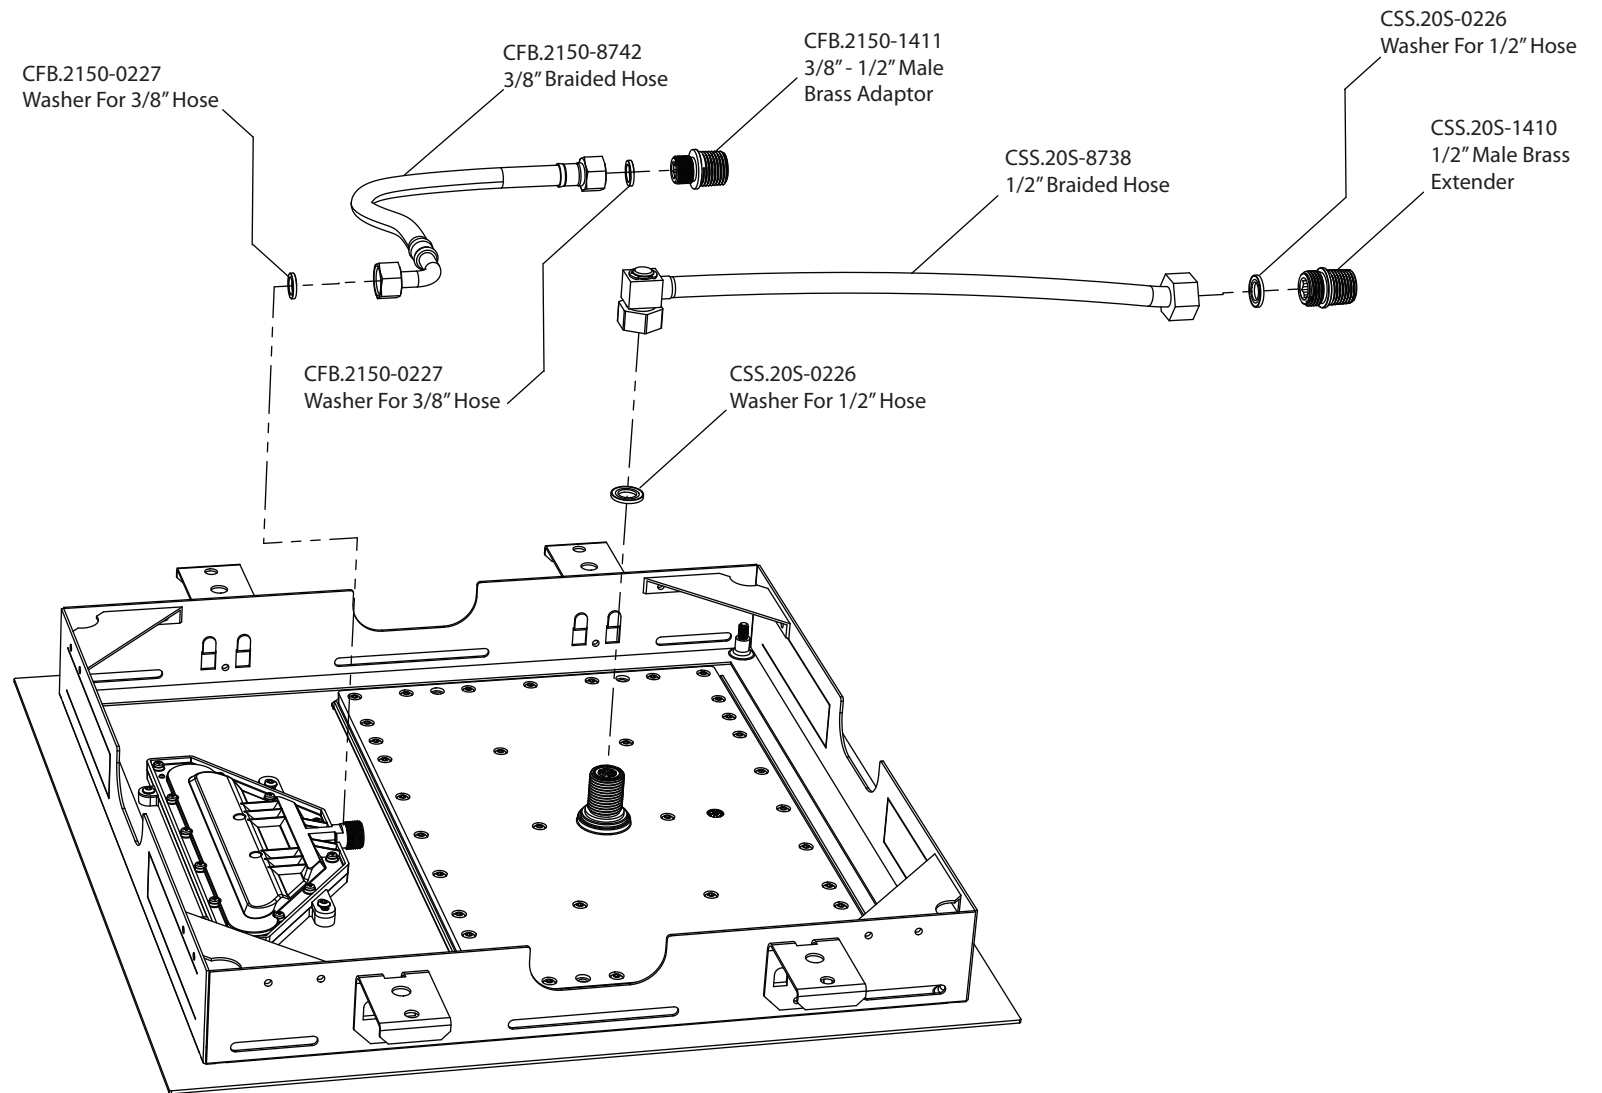

# Product Parts Breakdown

Page 1 of 2

**isenberg**  
innovation+design

CSS.20S

Ver 2.54

# Product Parts Breakdown

Page 2 of 2

- CSS.15S-0227 ▲  
Trim Attachment Screws - 40mm
- CSS.15S-0227-60 ▲  
Trim Attachment Screws - 60mm
- CSS.15S-0227-80 ▲  
Trim Attachment Screws - 80mm

**isenberg**  
innovation+design