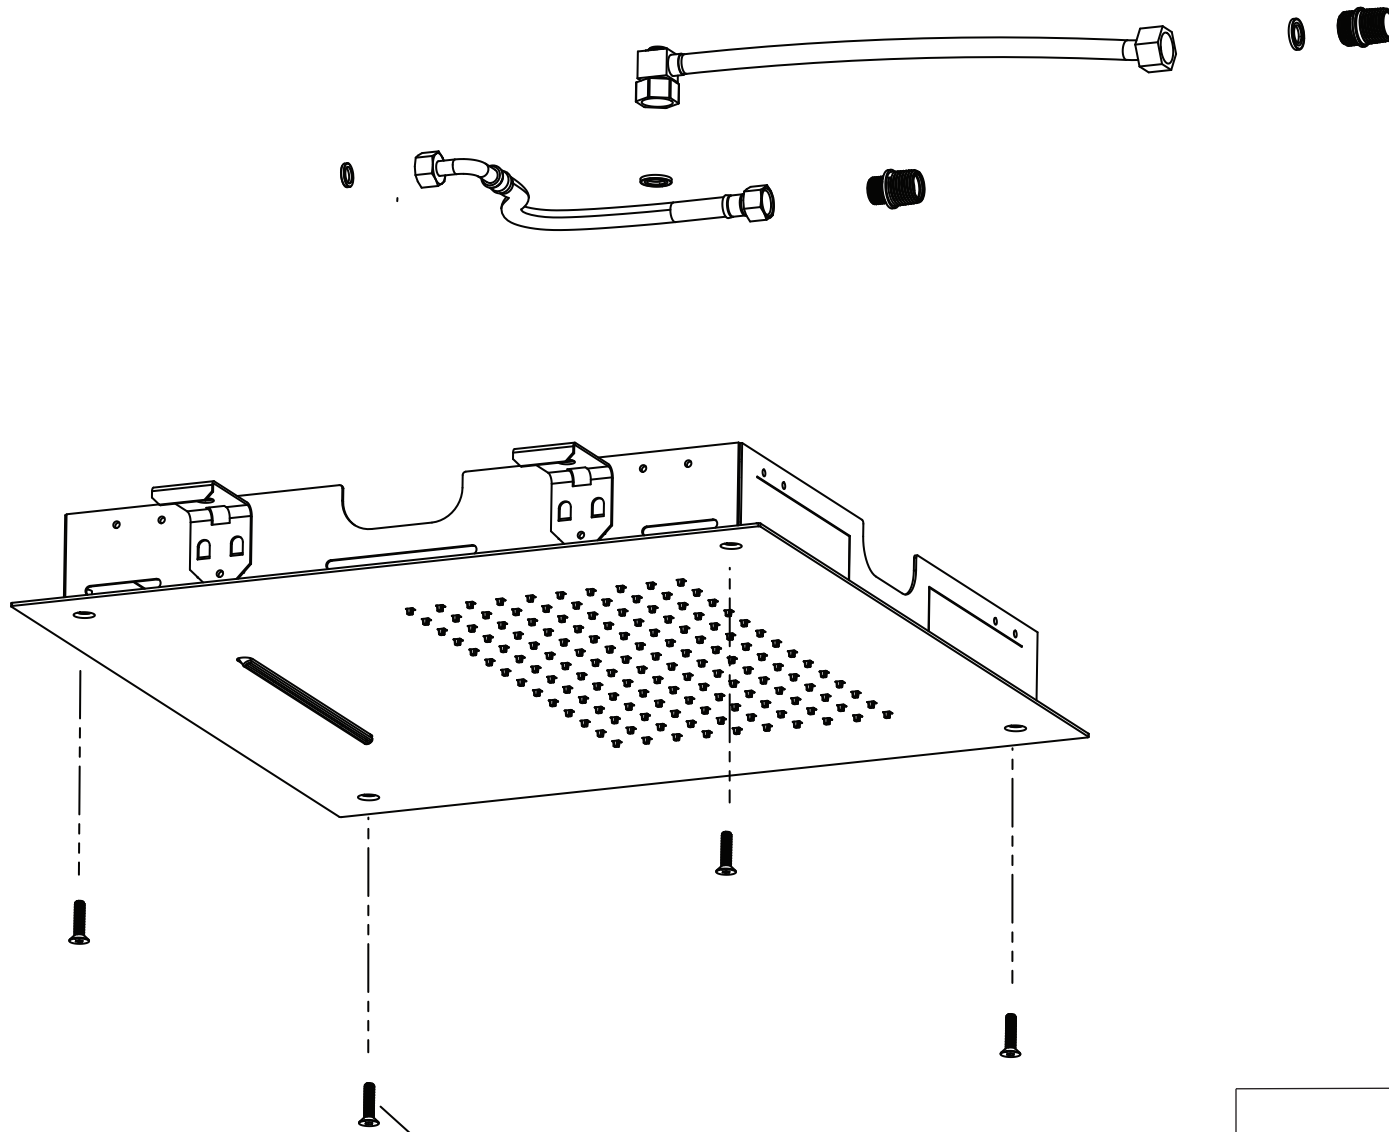

# Product Parts Breakdown

Page 1 of 2

**isenberg**  
innovation+design

CSS.20S

Ver 2.54

# Product Parts Breakdown

Page 2 of 2

- CSS.15S-0227 ▲  
Trim Attachment Screws - 40mm
- CSS.15S-0227-60 ▲  
Trim Attachment Screws - 60mm
- CSS.15S-0227-80 ▲  
Trim Attachment Screws - 80mm

**isenberg**  
innovation+design