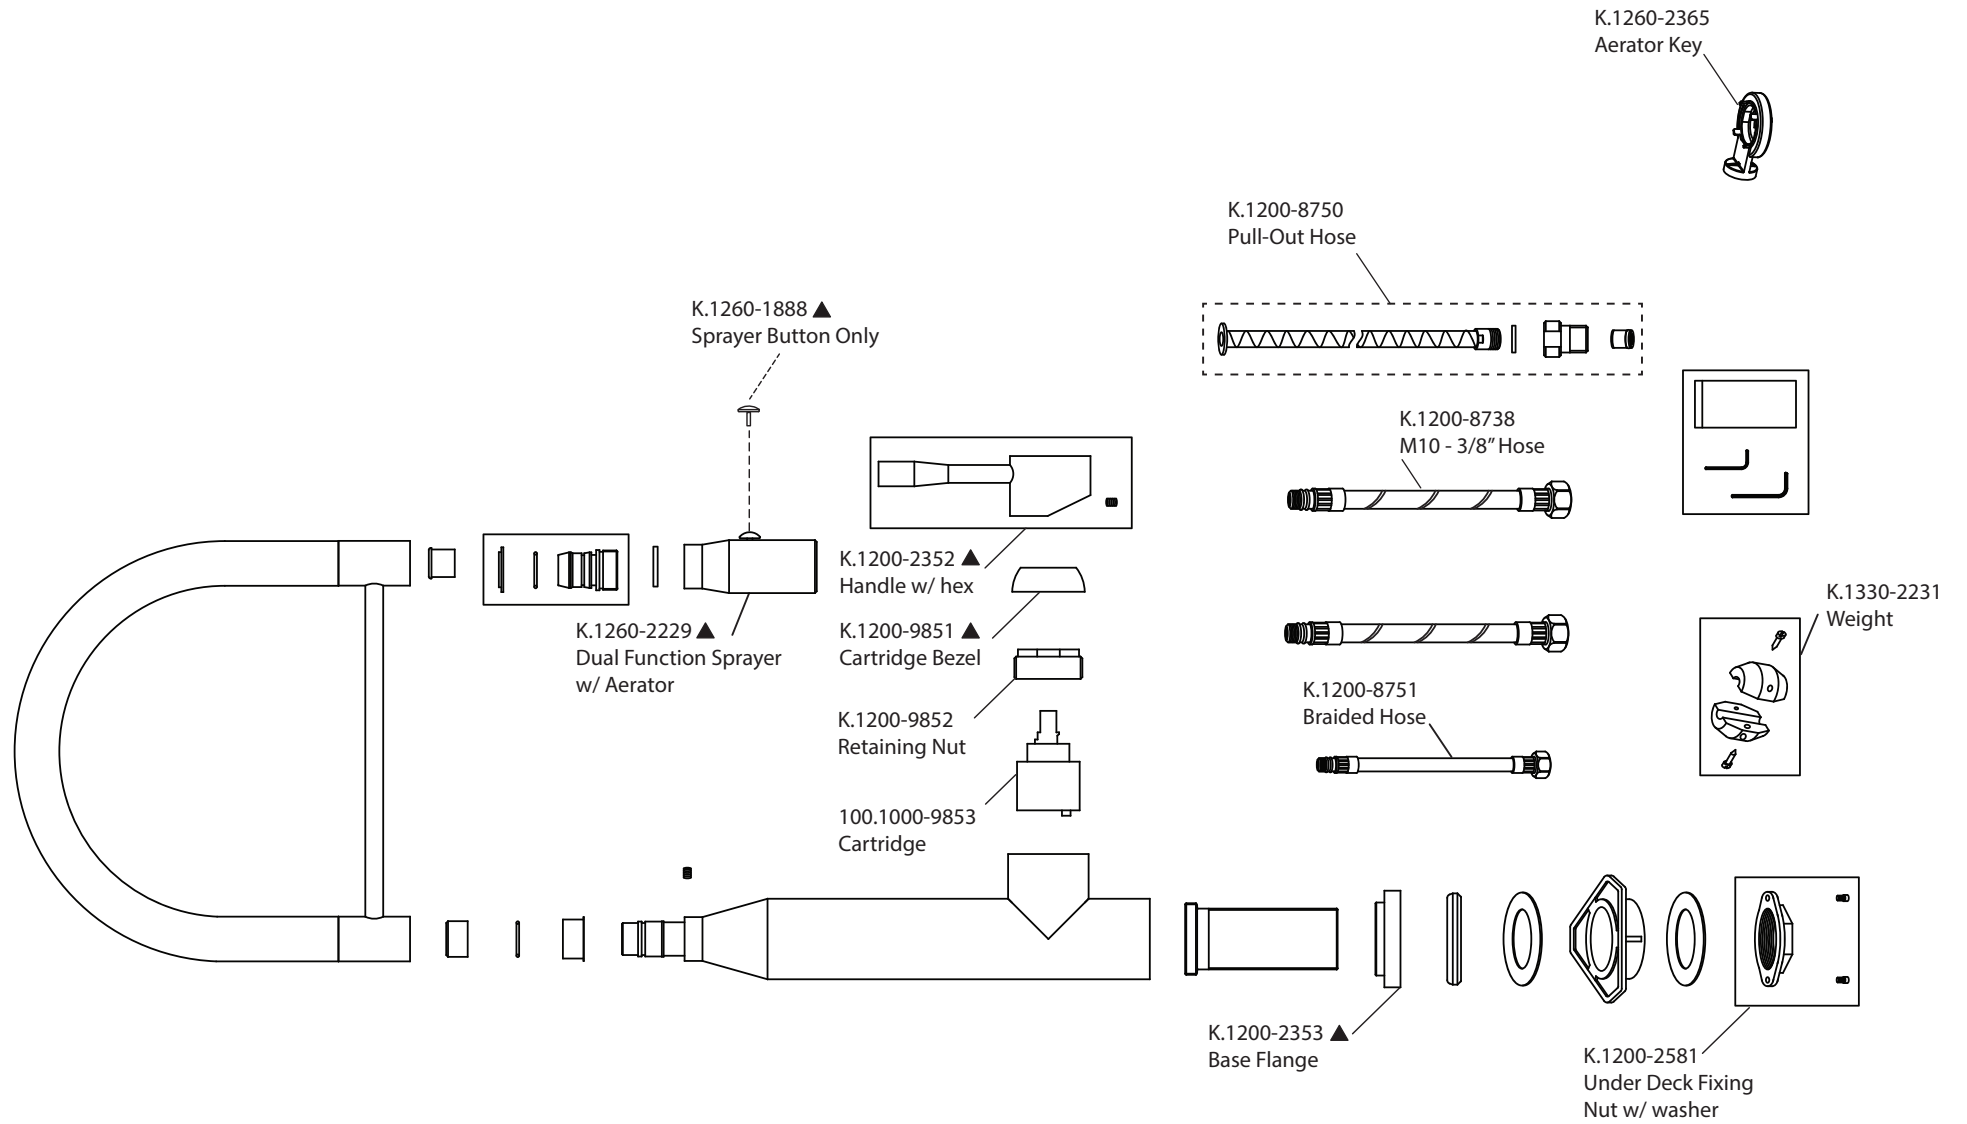

Product Parts Breakdown

isenberg
innovation+design

K.1260

Ver 2.60