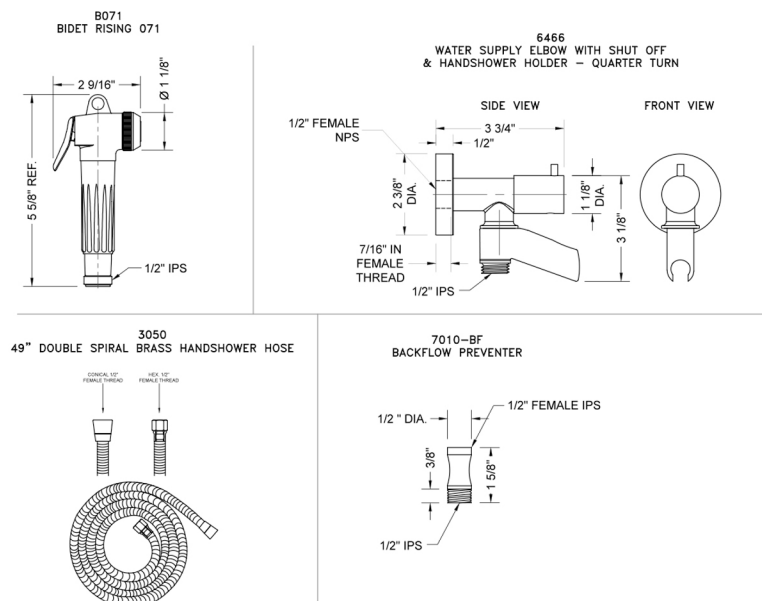

Bidet Rinsing Spray 071 Shower Kit

Model #: B071-646-

FEATURES:

- Brass power spray bidet kit
- 1/2" Female inlet x 1/2" Male outlet
- On/off trigger operation
- Available as shown ONLY
- Note:
 - Water must be turned off when not in use
- Kit includes:
 - Bidet handshower P/N B071
 - Water supply elbow with on/off valve and swivel handshower holder P/N 6466
 - Hose P/N 3049-DS
 - Dual check valve back flow preventer P/N 7010-BF

AVAILABLE FINISHES:

Polished Chrome (PCH)

SPECIFICATION DRAWING:

SPRAY PATTERNS:

Power Spray