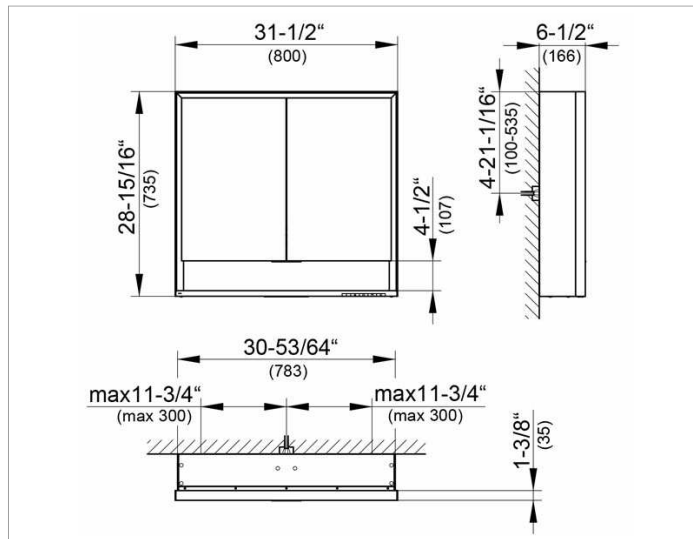

Royal Lumos
14302171351 Mirror cabinet

PRODUCT

DRAWING

PRODUCT ATTRIBUTES

wall mounted,
 adjustable light colour from 2700 kelvin (warm white)
 to 6500 kelvin (daylight),
 2 hinged double sided crystal mirrored doors,
 Body: aluminium silver anodized
 Body panels and interior rear wall mirrored
 Operation:
 key panel with capacitive touch sensor,
 integrated extension function for e.g. light switch
 Illumination:
 frame lighting and washbasin/shelf light separately,
 infinitely dimmable and can be switched on/off
 LED 56 watt (lifespan > 30.000 hours)
 infinitely dimmable, lamps non-exchangeable
 EEK: ,

EQUIPMENT

- 2 sockets
- 2 x 2 adjustable glass shelves
- storage space across full width
- soft-closing doors

SURFACE

silver anodized

Warranty: KEUCO products are covered by a 5-year manufacturer's warranty, in effect from the date of purchase. During this time, proven product defects will be remedied free of charge. Warranty claims must be filed in writing, including a detailed description of the defect immediately after a defect has occurred. For a copy of our detailed product warranty policy, please contact us at office-usa@keuco.com.