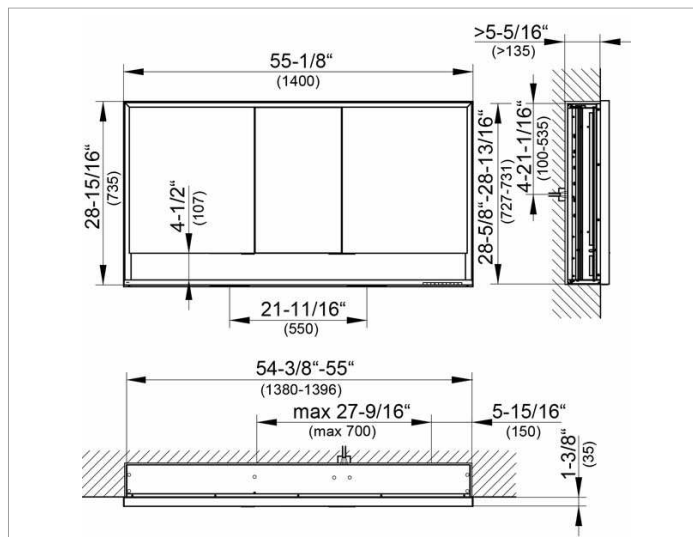

Royal Lumos
14316171351 Mirror cabinet

PRODUCT

DRAWING

PRODUCT ATTRIBUTES

for recessed installation,
 adjustable light color from 2700 kelvin (warm white)
 to 6500 kelvin (daylight),
 3 hinged double sided crystal mirrored doors,
 Body: aluminium silver anodized
 interior rear wall mirrored
 Operation:
 key panel with capacitive touch sensor,
 integrated extension function for e.g. light switch
 Illumination:
 frame lighting and washbasin/shelf light separately,
 infinitely dimmable and can be switched on/off
 LED 68 watt (lifespan > 30.000 hours)
 infinitely dimmable
 EEK: ,

EQUIPMENT

- 2 sockets
- 3 x 2 adjustable glass shelves
- storage space across full width
- soft-closing doors

SURFACE

silver anodized

Warranty: KEUCO products are covered by a 5-year manufacturer's warranty, in effect from the date of purchase. During this time, proven product defects will be remedied free of charge. Warranty claims must be filed in writing, including a detailed description of the defect immediately after a defect has occurred. For a copy of our detailed product warranty policy, please contact us at office-usa@keuco.com.