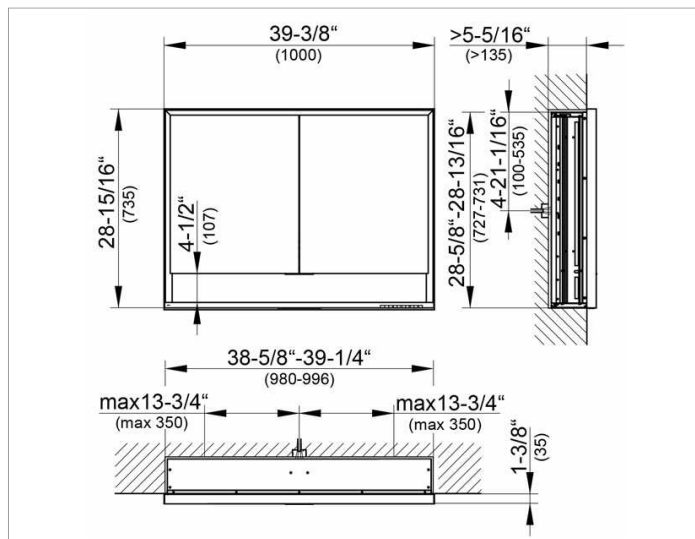

Royal Lumos
14314171351 Mirror cabinet

PRODUCT

DRAWING

PRODUCT ATTRIBUTES

for recessed installation,
 adjustable light colour from 2700 kelvin (warm white) to 6500 kelvin (daylight),
 2 hinged double sided crystal mirrored doors,
 Body: aluminium silver anodized
 interior rear wall mirrored
 Operation:
 key panel with capacitive touch sensor,
 integrated extension function for e.g. light switch
 Illumination:
 frame lighting and washbasin/shelf light separately,
 infinitely dimmable and can be switched on/off
 LED 60 watt (lifespan > 30.000 hours)
 infinitely dimmable
 EEK: ,

EQUIPMENT

- 2 sockets
- 2 x 2 adjustable glass shelves
- storage space across full width
- soft-closing doors

SURFACE

silver anodized

Warranty: KEUCO products are covered by a 5-year manufacturer's warranty, in effect from the date of purchase. During this time, proven product defects will be remedied free of charge. Warranty claims must be filed in writing, including a detailed description of the defect immediately after a defect has occurred. For a copy of our detailed product warranty policy, please contact us at office-usa@keuco.com.