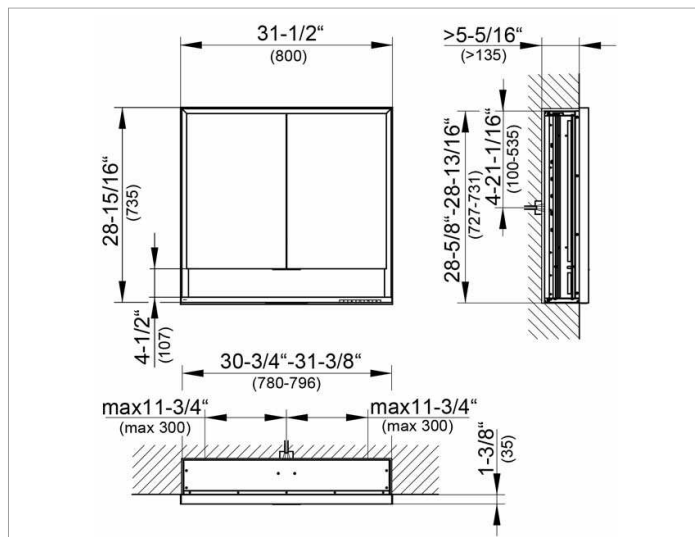

**Royal Lumos**  
**14312171351 Mirror cabinet**

**PRODUCT**

**DRAWING**

**PRODUCT ATTRIBUTES**

for recessed installation,  
 adjustable light colour from 2700 kelvin (warm white) to 6500 kelvin (daylight),  
 2 hinged double sided crystal mirrored doors,  
 Body: aluminium silver anodized  
 interior rear wall mirrored  
 Operation:  
 key panel with capacitive touch sensor,  
 integrated extension function for e.g. light switch  
 Illumination:  
 frame lighting and washbasin/shelf light separately,  
 infinitely dimmable and can be switched on/off  
 LED 56 watt (lifespan > 30.000 hours)  
 infinitely dimmable  
 EEK: ,

**EQUIPMENT**

- 2 sockets
- 2 x 2 adjustable glass shelves
- storage space across full width
- soft-closing doors

**SURFACE**

silver anodized

**Warranty:** KEUCO products are covered by a 5-year manufacturer's warranty, in effect from the date of purchase. During this time, proven product defects will be remedied free of charge. Warranty claims must be filed in writing, including a detailed description of the defect immediately after a defect has occurred. For a copy of our detailed product warranty policy, please contact us at [office-usa@keuco.com](mailto:office-usa@keuco.com).