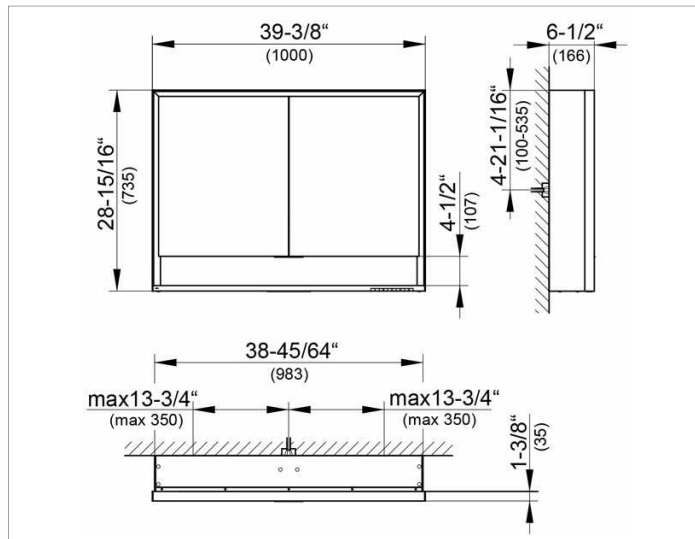

Royal Lumos
14304171351 Mirror cabinet

PRODUCT

DRAWING

PRODUCT ATTRIBUTES

wall mounted,
 adjustable light colour from 2700 kelvin (warm white) to 6500 kelvin (daylight),
 2 hinged double sided crystal mirrored doors,
 Body: aluminium silver anodized
 Body panels and interior rear wall mirrored
 Operation:
 key panel with capacitive touch sensor,
 integrated extension function for e.g. light switch
 Illumination:
 frame lighting and washbasin/shelf light separately,
 infinitely dimmable and can be switched on/off
 LED 60 watt (lifespan > 30.000 hours)
 infinitely dimmable, lamps non-exchangeable
 EEK: ,

EQUIPMENT

- 2 sockets
- 2 x 2 adjustable glass shelves
- storage space across full width
- soft-closing doors

SURFACE

silver anodized

Warranty: KEUCO products are covered by a 5-year manufacturer's warranty, in effect from the date of purchase. During this time, proven product defects will be remedied free of charge. Warranty claims must be filed in writing, including a detailed description of the defect immediately after a defect has occurred. For a copy of our detailed product warranty policy, please contact us at office-usa@keuco.com.