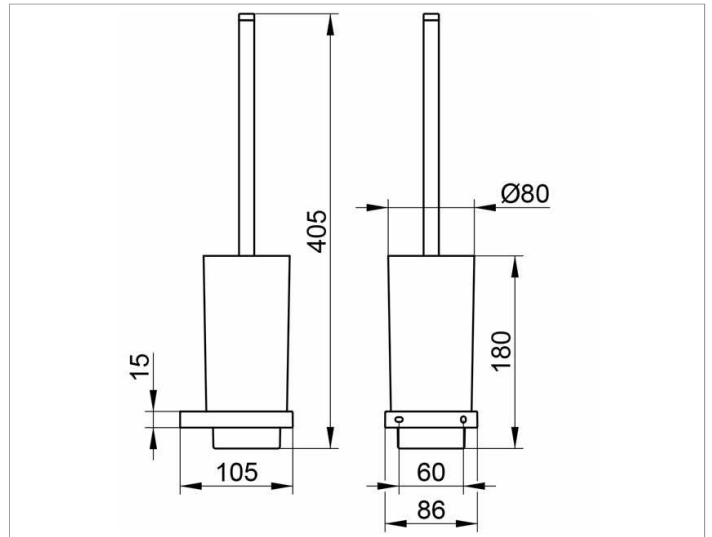

Edition 11

11164019000 Toilet brush set

**PRODUCT**

**DRAWING**

**PRODUCT ATTRIBUTES**

complete with crystal glass insert matt, brush and spare brush head

**SURFACE**

Crystal-glass/chrome-plated

**SPECIFICATIONS**

KEUCO EDITION 11 Toilet brushes 11164019000

High-gloss chrome plated toilet brush set in clear-cut design and geometric shapes,

Wall model, complete with frosted crystal glass insert and brush with handle and brush head replacement

removable frosted crystal used for easy cleaning

Height 180 mm (height includes brush 401 mm), diameter 80 mm 105 mm

The toilet brush set has 2 mounting points

delivery with corrosion resistant mounting hardware