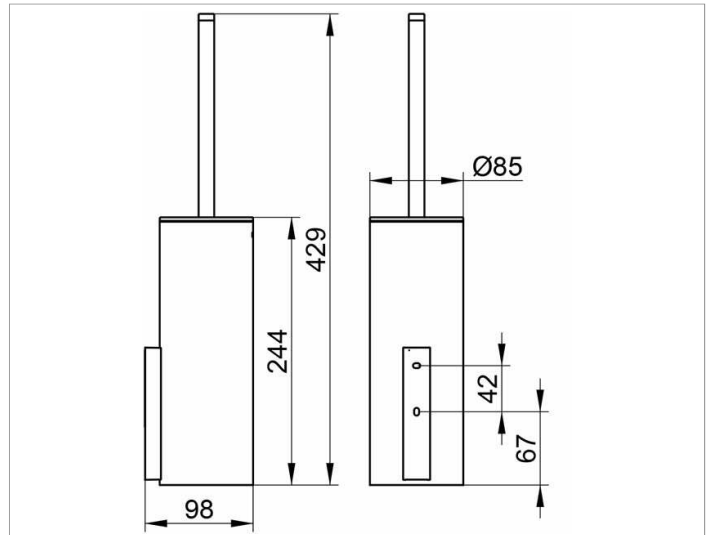

Edition 400

11564019000 Toilet brush set

**PRODUCT**

**DRAWING**

**PRODUCT ATTRIBUTES**

complete with crystal glass insert matt, detachable opaque synthetic insert, brush with handle and lid, spare brush head

**SURFACE**

chrome-plated

**SPECIFICATIONS**

KEUCO Edition 400 toilet brush set, 11564019000  
 chrome-plated toilet brush set,  
 sculptural design,  
 wall-mounted, complete with crystal glass insert, matt  
 brush with handle and lid,  
 spare brush head,  
 detachable opaque synthetic insert for easy cleaning,  
 height insert 244 mm (height including brush 429 mm),  
 diameter 85 mm, depth 98 mm,  
 the toilet brush set is fitted concealed,  
 delivery includes anti-corrosion fixings