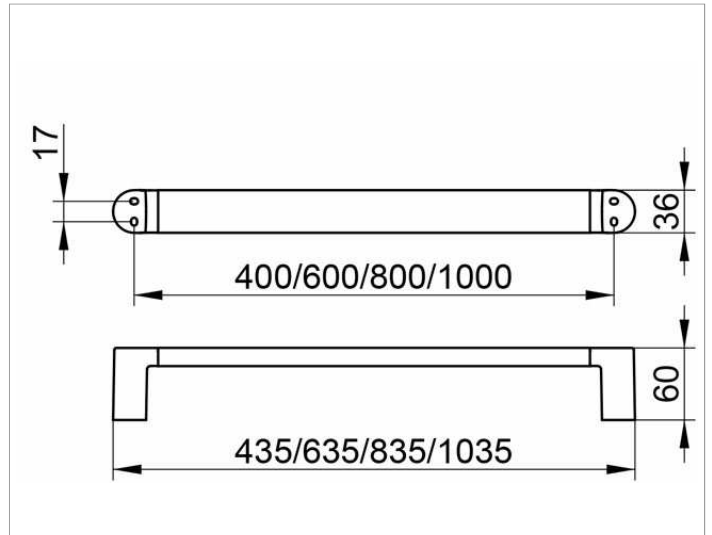

**Elegance NEW**  
**11601010400 Towel rail**

**PRODUCT**

**DRAWING**

**SURFACE**

chrome-plated

**DIMENSION**

400 mm

**SPECIFICATIONS**

KEUCO ELEGANCE Towel rail  
 11601010400  
 Chrome-plated Towel rail  
 Elegant, oval profile,  
 slightly shaped surfaces in a timeless design,  
 solid wall mounting in zinc cast,  
 easy to clean  
 Axle measurement 400 mm,  
 Total width of 435 mm  
 Projection 60 mm  
 incl. corrosion-free mounting material