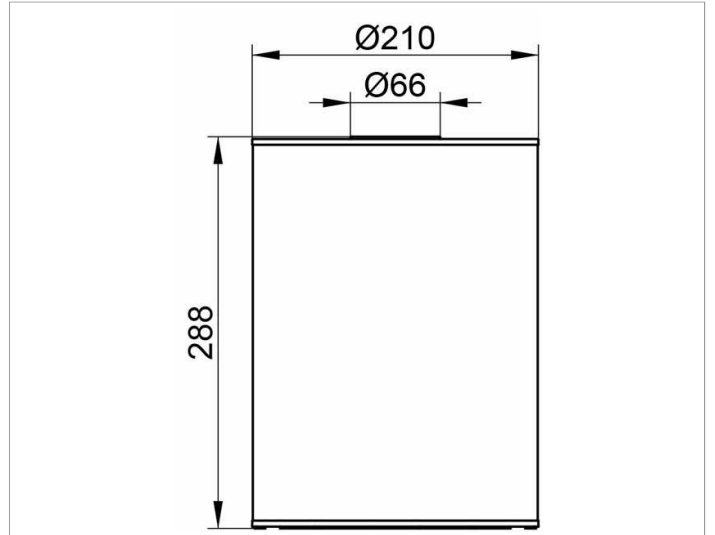

Project items

04989010037 Waste bin

PRODUCT

DRAWING

PRODUCT ATTRIBUTES

complete with insert (dark grey)
and plastic lid
Capacity: 5 l

SURFACE

chrome-finish (polished stainless steel)dark grey (RAL 7021)