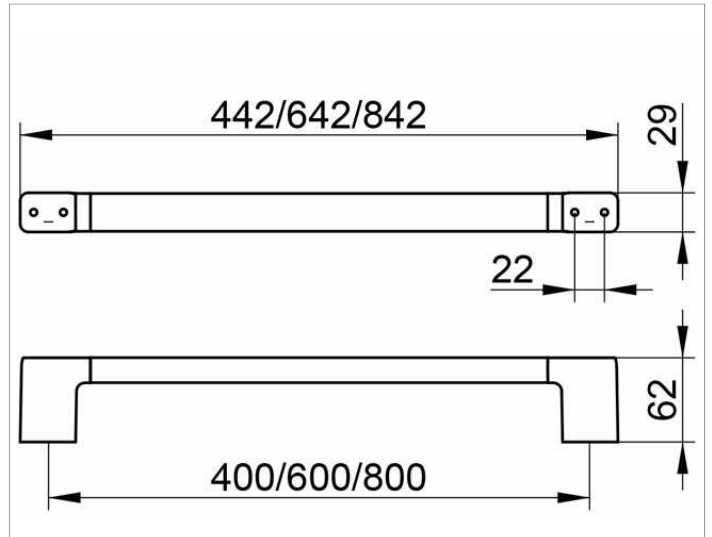

Collection Moll
12701010400 Towel rail

PRODUCT

DRAWING

SURFACE

chrome-plated

DIMENSION

400 mm

SPECIFICATIONS

KEUCO COLLECTION MOLL towel rail 12701010400
 Chrome-plated towel rail, in an esthetic design with slightly rounded edges,
 Anti-static, easy to clean
 Centre to centre 400 mm with overall width of 442 mm
 Depth 62 mm
 The towel rail is fitted with 4 hidden fixing points
 incl. corrosion-free mounting material