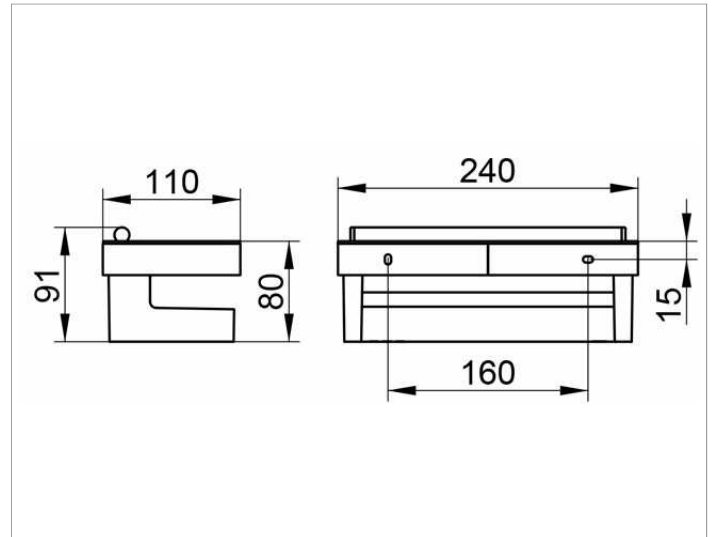

**Collection Moll**  
**12759010000 Shower basket**

**PRODUCT**

**PRODUCT ATTRIBUTES**

3 parts: metal bracket, detachable synthetic insert, soap resistant, shutterproof, uv-protected and integrated glass wiper

**SURFACE**

chrome-plated/white

**DIMENSION**

mit Glasabzieher

**DRAWING**

**SPECIFICATIONS**

KEUCO COLLECTION MOLL shower basket, with integrated glass scraper, wall mounted 12759010000  
 Glass scraper, aluminum silver anodized, width 220 mm, height 60 mm  
 Chrome-plated metal basket with removable, soap resistant, break-proof and UV- protected, white, easy to clean  
 Total depth 110 mm, height 80 mm, total width 240 mm  
 The shower basket is fitted with 2 hidden fixing points  
 incl. corrosion-free mounting material