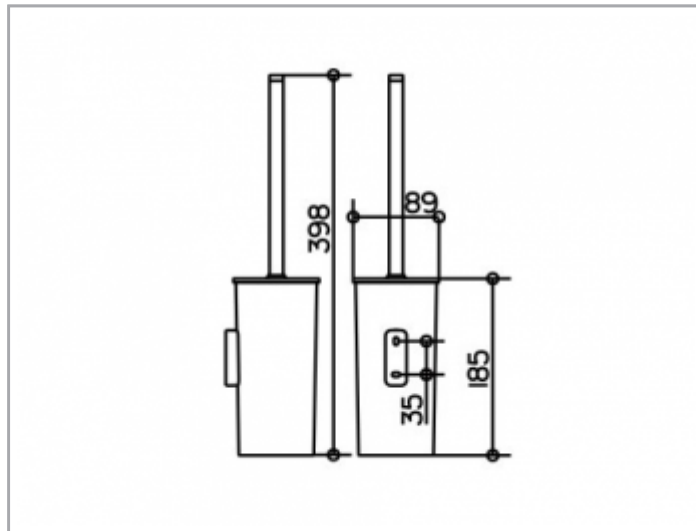

Collection Moll

12764010100 Toilet brush set

PRODUCT

DRAWING

Product attributes

complete with opaque synthetic insert, brush with handle and lid, spare brush head

SURFACE

chrome-plated/white

SPECIFICATIONS

KEUCO COLLECTION MOLL toilet brush set 12764010100

Toilet brush set in an esthetic design with slightly rounded edges. with lid. wall mounted model. synthetic insert. mat. white. brush with lid. white. with chrome-plated handle and spare brush head. white.

Total height 398 mm. diameter 89 mm. Projection 98 mm

The toilet brush set is fitted with 2 hidden fixing points Incl. corrosion-free mounting material