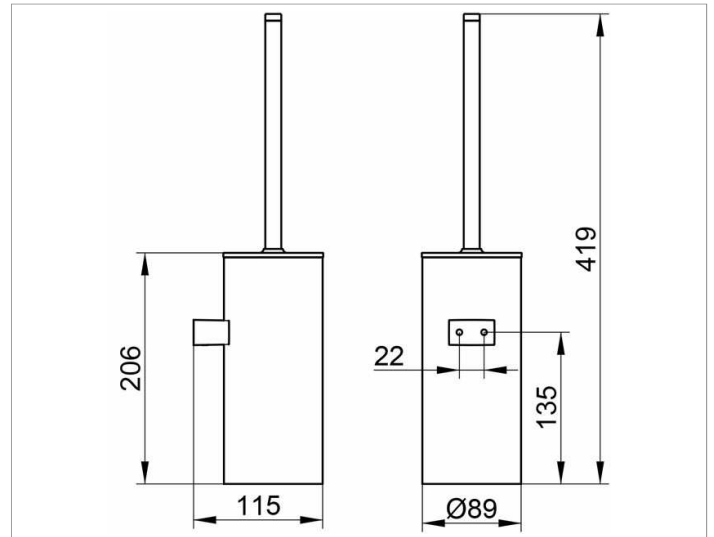

**SPECIFICATIONS**

KEUCO COLLECTION MOLL toilet brush set 12769010101

Toilet brush set in an esthetic design with slightly rounded edges, with lid, wall mounted model, chrome, synthetic insert, mat, anthracite, brush with lid, anthracite, with chrome-plated handle and spare brush head, anthracite, Total height 419 mm, diameter 88 mm, Projection 115 mm  
The toilet brush set is fitted with 2 hidden fixing points incl. corrosion-free mounting material

**Collection Moll**  
**12769010100 Toilet brush set**

**PRODUCT**

**DRAWING**

**PRODUCT ATTRIBUTES**

complete with opaque synthetic insert, brush with handle and lid, spare brush head

**SURFACE**

chrome-plated/white

**SPECIFICATIONS**

KEUCO COLLECTION MOLL toilet brush set 12769010100  
 Toilet brush set in an esthetic design with slightly rounded edges, with lid, wall mounted model, chrome, synthetic insert, mat, white, brush with lid, white, with chrome-plated handle and spare brush head, white, Total height 419 mm, diameter 88 mm, Projection 115 mm  
 The toilet brush set is fitted with 2 hidden fixing points incl. corrosion-free mounting material