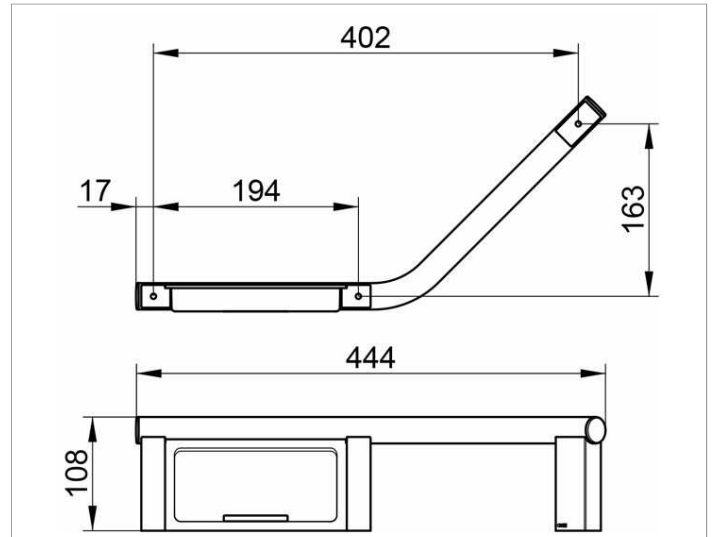

Plan
14909012037 Grab bar 135°

PRODUCT

DRAWING

PRODUCT ATTRIBUTES

with soap holder, left hand

SURFACE

chrome-plated