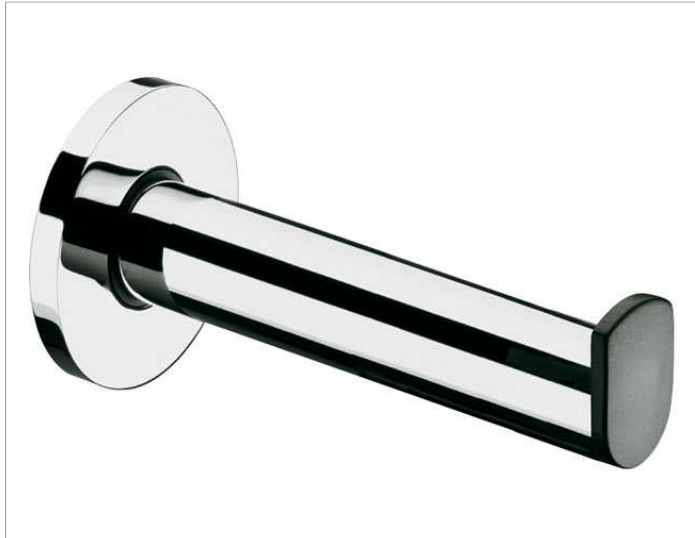

Plan
14911010000 Towel hook

PRODUCT