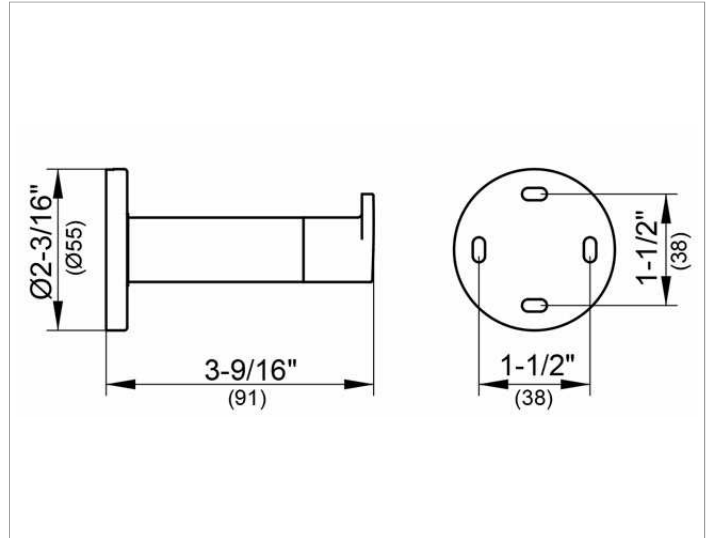

3,58"

**SPECIFICATIONS**

KEUCO PLAN towel hook 14911070000  
 Stainless steel towel hook, in a stylish yet functional design  
 Buffer black ABS synthetic, rosette Ø 55 mm  
 Easy to clean  
 Depth 91 mm  
 The towel hook is fitted with 2 hidden fixing points  
 incl. corrosion-free mounting material

**Plan**  
**14911170000 Towel hook**

**PRODUCT**

**DRAWING**

**PRODUCT ATTRIBUTES**

with door buffer, black

**SURFACE**

aluminium silver anodized (E6 EV1)

**DIMENSION**

3,58"

**SPECIFICATIONS**

KEUCO PLAN towel hook 14911170000  
 Aluminum silver anodized (E6 EV1) towel hook, in a stylish yet functional design  
 Buffer black ABS synthetic, rosette Ø 55 mm  
 Easy to clean  
 Depth 91 mm  
 The towel hook is fitted with 2 hidden fixing points  
 incl. corrosion-free mounting material

3,58"

**SPECIFICATIONS**

KEUCO PLAN towel hook 14911010000  
 Chrome-plated towel hook, in a stylish yet functional design  
 Buffer black ABS synthetic  
 Rosette Ø 55 mm  
 Easy to clean  
 Depth 91 mm  
 The towel hook is fitted with 2 hidden fixing points  
 incl. corrosion-free mounting material