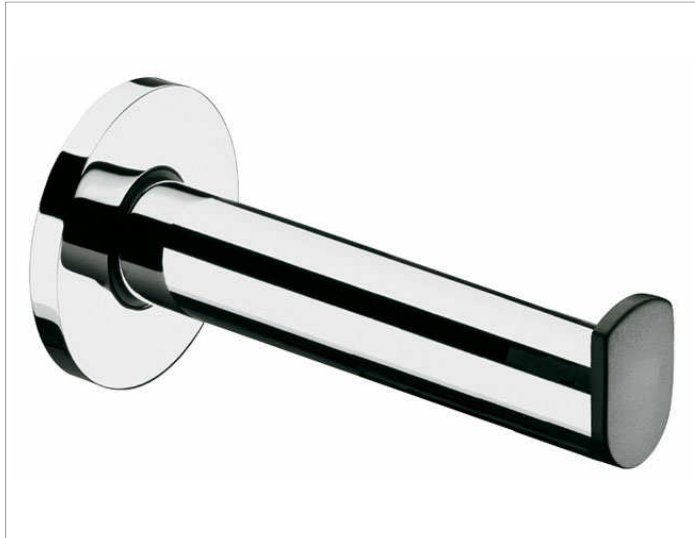

**Plan**  
**14911070000 Towel hook**

**PRODUCT**

**DRAWING**

**PRODUCT ATTRIBUTES**

with door buffer, black

**SURFACE**

stainless steel

**DIMENSION**

3,58"

**SPECIFICATIONS**

KEUCO PLAN towel hook 14911070000  
 Stainless steel towel hook, in a stylish yet functional design  
 Buffer black ABS synthetic, rosette Ø 55 mm  
 Easy to clean  
 Depth 91 mm  
 The towel hook is fitted with 2 hidden fixing points  
 incl. corrosion-free mounting material

**Plan**  
**14911170000 Towel hook**

**PRODUCT**

**DRAWING**

**PRODUCT ATTRIBUTES**

with door buffer, black

**SURFACE**

aluminium silver anodized (E6 EV1)

**DIMENSION**

3,58"

**SPECIFICATIONS**

KEUCO PLAN towel hook 14911170000  
 Aluminum silver anodized (E6 EV1) towel hook, in a stylish yet functional design  
 Buffer black ABS synthetic, rosette Ø 55 mm  
 Easy to clean  
 Depth 91 mm  
 The towel hook is fitted with 2 hidden fixing points  
 incl. corrosion-free mounting material