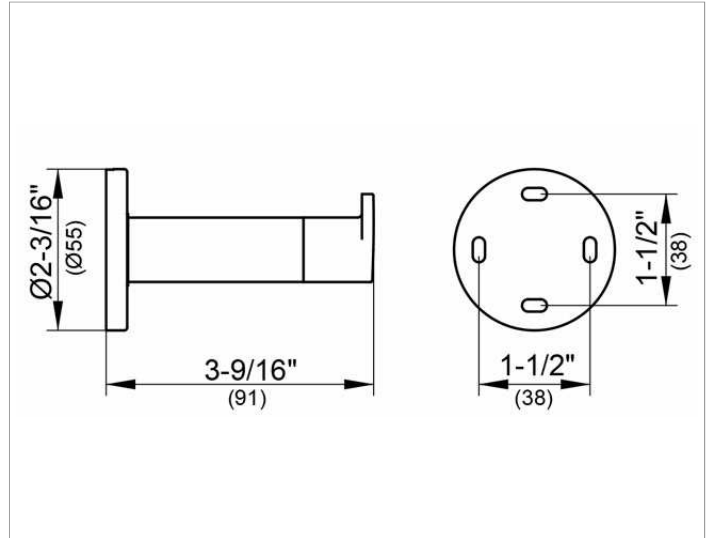

**Plan**  
**14911070000 Towel hook**

**PRODUCT**

**DRAWING**

**PRODUCT ATTRIBUTES**

with door buffer, black

**SURFACE**

stainless steel

**DIMENSION**

3,58"

**SPECIFICATIONS**

KEUCO PLAN towel hook 14911070000  
 Stainless steel towel hook, in a stylish yet functional design  
 Buffer black ABS synthetic, rosette Ø 55 mm  
 Easy to clean  
 Depth 91 mm  
 The towel hook is fitted with 2 hidden fixing points  
 incl. corrosion-free mounting material

3,58"

**SPECIFICATIONS**

KEUCO PLAN towel hook 14911170000  
 Aluminum silver anodized (E6 EV1) towel hook, in a stylish yet functional design  
 Buffer black ABS synthetic, rosette Ø 55 mm  
 Easy to clean  
 Depth 91 mm  
 The towel hook is fitted with 2 hidden fixing points  
 incl. corrosion-free mounting material

3,58"

**SPECIFICATIONS**

KEUCO PLAN towel hook 14911010000  
 Chrome-plated towel hook, in a stylish yet functional design  
 Buffer black ABS synthetic  
 Rosette Ø 55 mm  
 Easy to clean  
 Depth 91 mm  
 The towel hook is fitted with 2 hidden fixing points  
 incl. corrosion-free mounting material