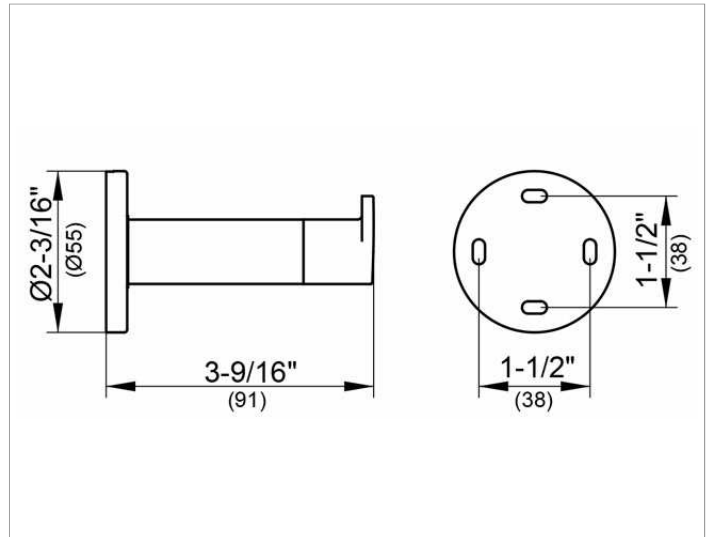

DRAWING

PRODUCT ATTRIBUTES

with door buffer, black

SURFACE

chrome-plated

DIMENSION

3,58"

SPECIFICATIONS

KEUCO PLAN towel hook 14911010000
Chrome-plated towel hook, in a stylish yet functional design
Buffer black ABS synthetic
Rosette Ø 55 mm
Easy to clean
Depth 91 mm
The towel hook is fitted with 2 hidden fixing points
incl. corrosion-free mounting material

Warranty: KEUCO products are covered by a 5-year manufacturer's warranty, in effect from the date of purchase. During this time, proven product defects will be remedied free of charge. Warranty claims must be filed in writing, including a detailed description of the defect immediately after a defect has occurred. For a copy of our detailed product warranty policy, please contact us at office-usa@keuco.com.

Installation: KEUCO products must be installed by a qualified professional in accordance with the respective installation guidelines and any applicable federal / local building codes and regulations.