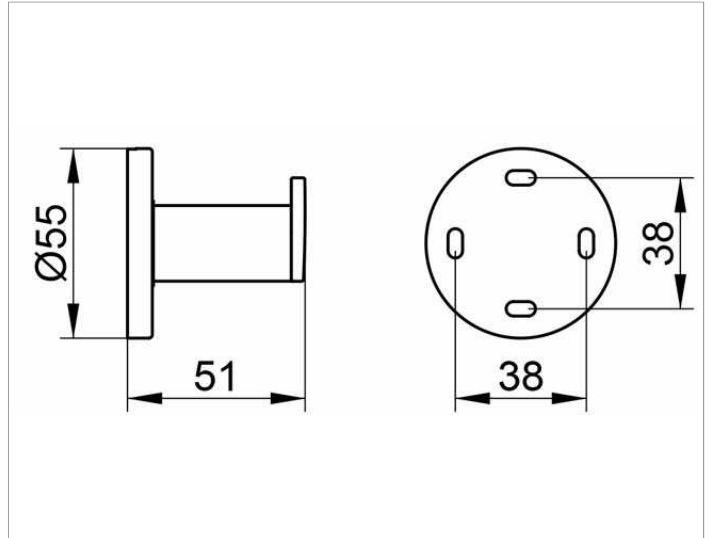

**Plan**  
**1491401000 Towel hook**

**PRODUCT**

**DRAWING**

**SURFACE**

chrome-plated

**DIMENSION**

52 mm

**SPECIFICATIONS**

KEUCO PLAN towel hook 1491401000  
 chrome-plated towel hook  
 In a stylish yet functional design  
 Easy to clean  
 With round rosette, Ø 55 mm, depth 51 mm  
 The towel hook is fitted with 2 hidden fixing points  
 incl. corrosion-free mounting material