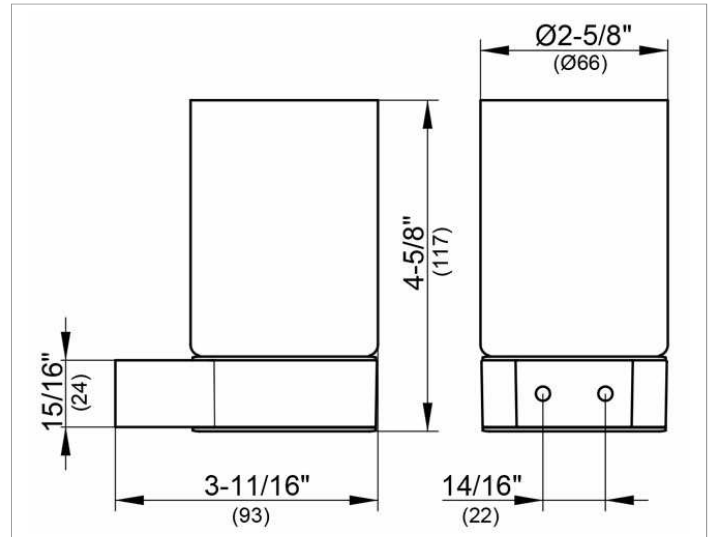

Plan
14950019000 Tumbler holder

PRODUCT

DRAWING

PRODUCT ATTRIBUTES

complete with crystal glass tumbler

SURFACE

chrome-plated

SPECIFICATIONS

KEUCO PLAN tumbler holder 14950019000
 Chrome-plated tumbler holder in a stylish yet functional design
 Complete with crystal glass tumbler (diameter 66 mm), easy to clean,
 Width 66 mm, height 116 mm, projection 93 mm
 The tumbler holder is fitted with 2 hidden fixing points
 incl. corrosion-free mounting material