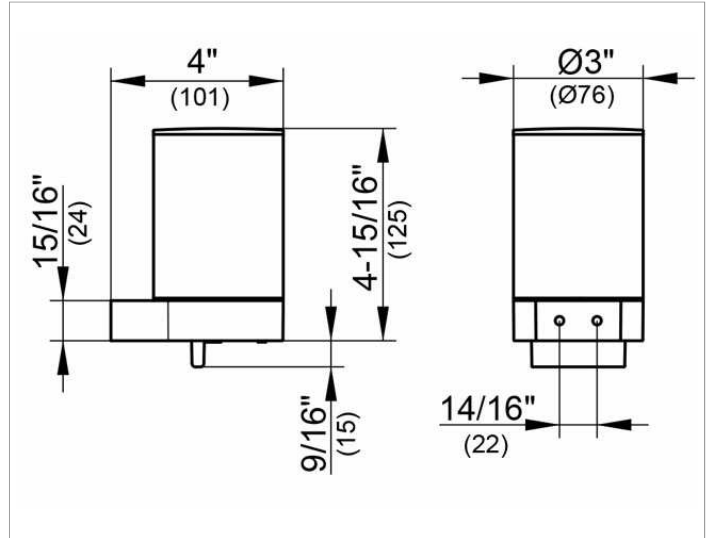

Plan
14951010000 Lotion dispenser

PRODUCT

DRAWING

PRODUCT ATTRIBUTES

complete with holder and pump,
 for liquid soap
 Capacity: approx. 9.46 oz
 Dosage: approx. 0.02 oz/stroke

SURFACE

chrome-plated

Warranty: KEUCO products are covered by a 5-year manufacturer's warranty, in effect from the date of purchase. During this time, proven product defects will be remedied free of charge. Warranty claims must be filed in writing, including a detailed description of the defect immediately after a defect has occurred. For a copy of our detailed product warranty policy, please contact us at office-usa@keuco.com.