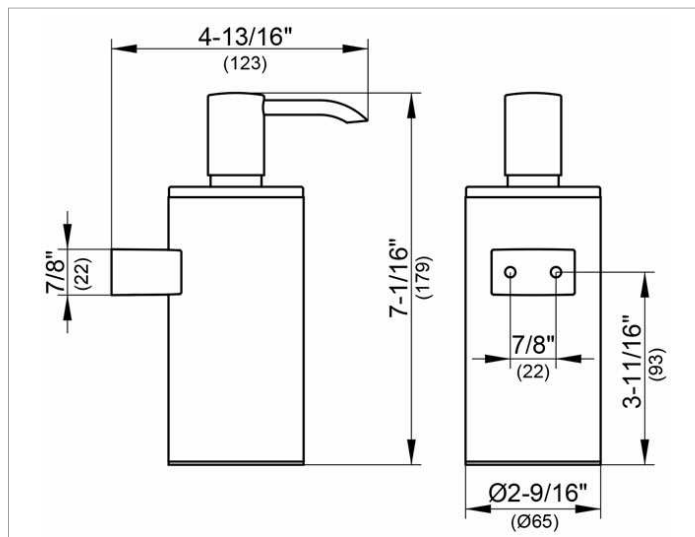

Plan
14953010100 Lotion dispenser

PRODUCT

DRAWING

PRODUCT ATTRIBUTES

for wall installation
 complete with holder, synthetic insert and pump
 Capacity: approx. 8.45 oz
 Dosage: approx. 0.02 oz/stroke

SURFACE

polished chrome

SPECIFICATIONS

KEUCO PLAN lotion dispenser 14953010100, for wall installation (8.45 oz)
 Chrome-plated lotion dispenser in a stylish yet functional design
 Wall mounted model complete with a removable synthetic insert
 For easy cleaning and filling,
 An exchangeable, high-class and long-lasting pump,
 Capacity: 8.45 oz, for standard liquid soap,
 Dosage: approx. 0.02 oz/stroke,
 Base diameter: 2-9/16", height 7-1/16",
 Projection: 4-13/16"
 The lotion dispenser is fitted with 2 hidden fixing points
 incl. corrosion-free mounting material