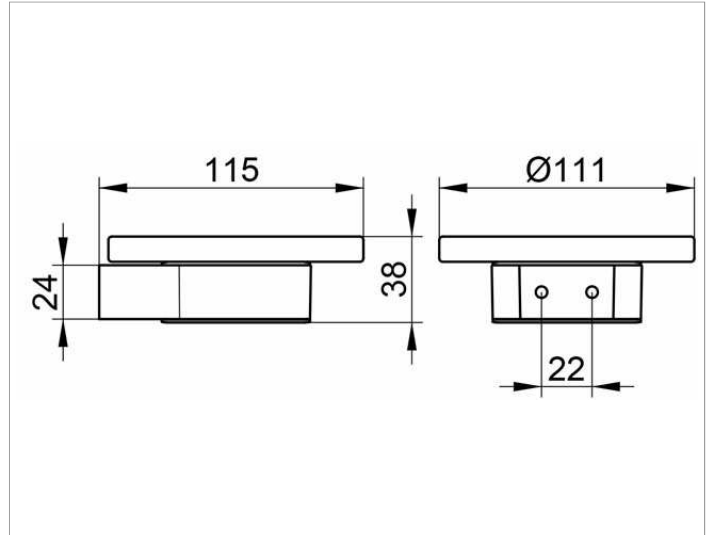

Plan
14955019000 Soap holder

PRODUCT

DRAWING

PRODUCT ATTRIBUTES

complete with crystal soap dish

SURFACE

chrome-plated

SPECIFICATIONS

KEUCO PLAN soap holder 14955019000
 Chrome-plated soap holder in a stylish yet functional design
 Complete with a removable crystal soap dish, (diameter 111 mm),
 Easy to clean,
 Width 111 mm, height 37 mm, projection 115 mm
 The soap holder is fitted with 2 hidden fixing points
 incl. corrosion-free mounting material