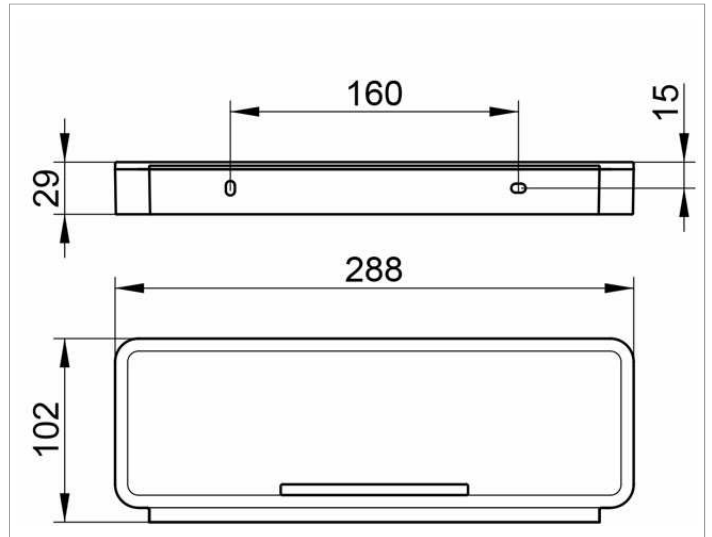

Plan
14959010037 Shower basket

PRODUCT

DRAWING

PRODUCT ATTRIBUTES

3 parts: metal bracket, detachable synthetic insert, soap resistant, shutterproof, uv-protected and integrated glass wiper

SURFACE

chrome-plated/dark grey (RAL 7021)