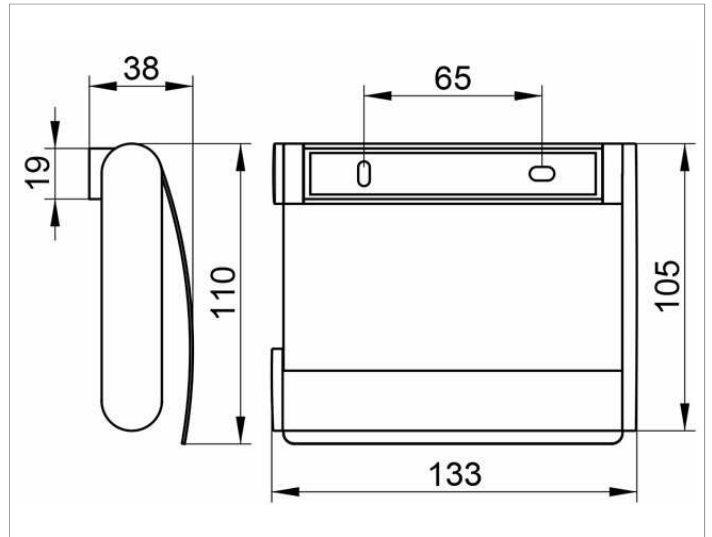

Plan
14960170000 Toilet paper holder

PRODUCT

DRAWING

PRODUCT ATTRIBUTES

with lid
for 100/120 mm wide paper rolls

SURFACE

aluminium silver anodized (E6 EV1)/chrome-plated

SPECIFICATIONS

KEUCO PLAN toilet paper holder 14960170000
a classic aluminum silver anodized (E6 EV1)/chrome-plated toilet paper holder in a stylish yet functional design
with a beautiful curved lid
suitable for 100/120 mm wide toilet rolls
width 133 mm, height 110 mm, projection 38 mm
The toilet paper holder is fitted with 2 hidden fixing points
incl. corrosion-free mounting material