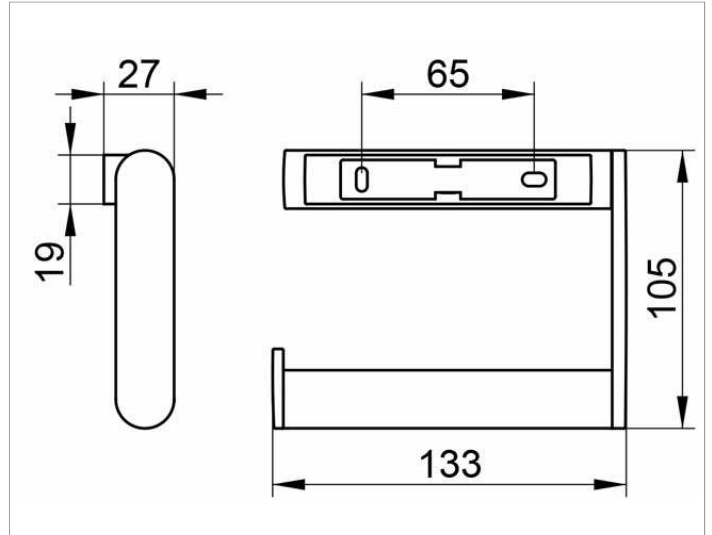

Plan
14962010000 Toilet paper holder

PRODUCT

DRAWING

PRODUCT ATTRIBUTES

open form
for 100/120 mm wide paper rolls

SURFACE

chrome-plated

SPECIFICATIONS

KEUCO PLAN toilet paper holder 14962010000
chrome-plated toilet paper holder in a stylish yet functional design
open form
suitable for 100/120 mm wide toilet rolls
width 133 mm, height 105 mm, projection 27 mm
The toilet paper holder is fitted with 2 hidden fixing points
incl. corrosion-free mounting material