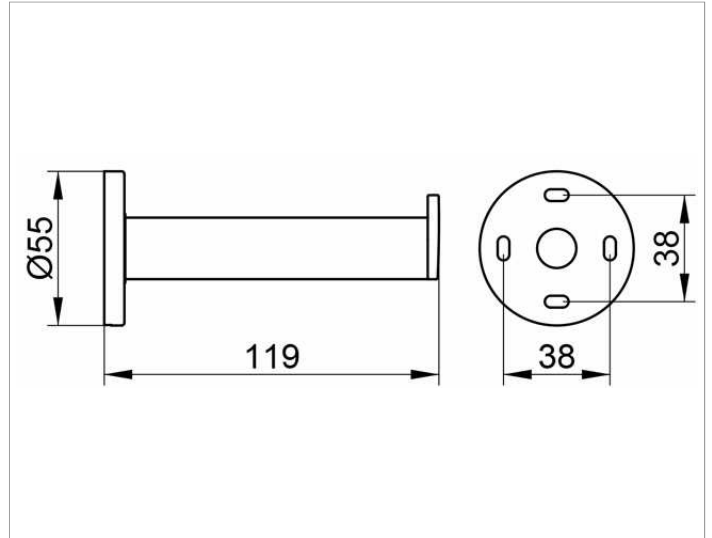

Plan
14963010000 Spare paper holder

PRODUCT

DRAWING

SURFACE
 chrome-plated

SPECIFICATIONS

KEUCO PLAN spare toilet paper holder 14963010000
 chrome-plated in a stylish yet functional design
 wall mounted, round décor wall disc, diameter 56 mm
 easy to clean
 depth 120 mm
 The spare toilet paper holder is fitted with 2 hidden fixing points
 incl. corrosion-free mounting material