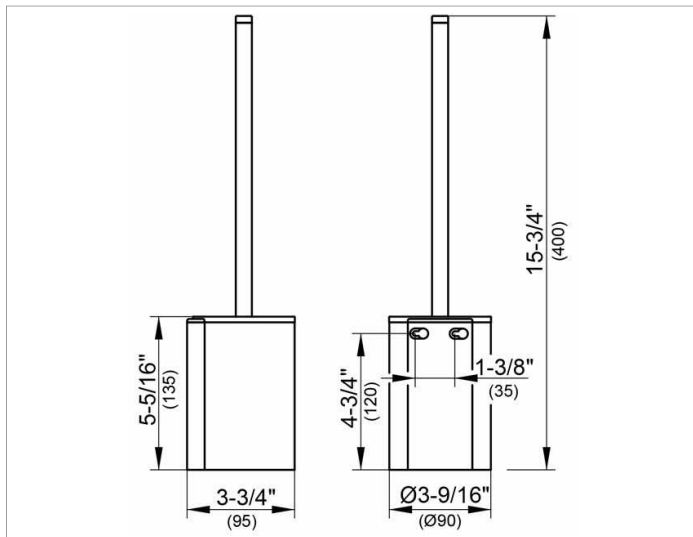

Plan
14972010100 Toilet brush set

PRODUCT

DRAWING

PRODUCT ATTRIBUTES

complete with opaque synthetic insert, brush and spare brush head

SURFACE

chrome-plated

SPECIFICATIONS

KEUCO PLAN toilet brush set 14972010100
chrome-plated toilet brush set in a stylish yet functional design
wall mounted model complete with opaque synthetic insert white, brush
and spare brush head white,
removable synthetic insert for easy cleaning
height 5-5/16" (height including the brush 15-3/4"), diameter 3-9/16",
projection 3-3/4"
The toilet brush is fitted with 2 hidden fixing points
incl. corrosion-free mounting material