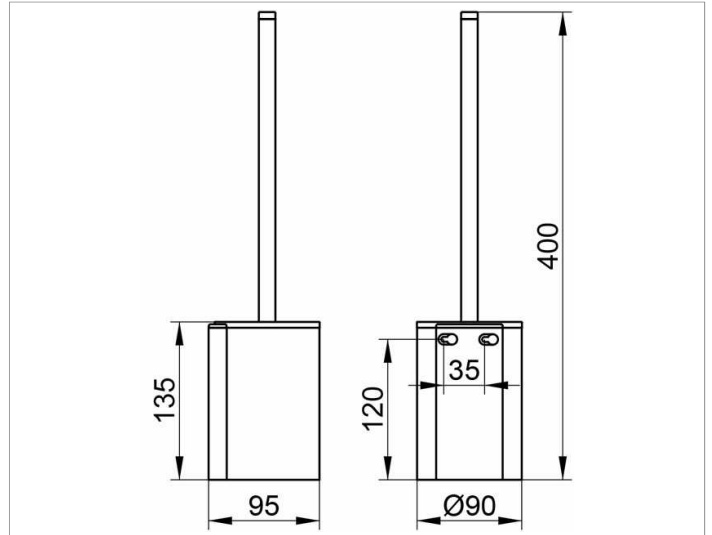

Plan
14972010100 Toilet brush set

PRODUCT

DRAWING

PRODUCT ATTRIBUTES

complete with opaque synthetic insert, brush and spare brush head

SURFACE

chrome-plated

SPECIFICATIONS

KEUCO PLAN toilet brush set 14972010100
 chrome-plated toilet brush set in a stylish yet functional design
 wall mounted model complete with opaque synthetic insert white, brush
 and spare brush head white, removable synthetic insert for easy
 cleaning
 height 135 mm (height including the brush 399 mm), diameter 90 mm,
 projection 95 mm
 The toilet brush is fitted with 2 hidden fixing points
 incl. corrosion-free mounting material