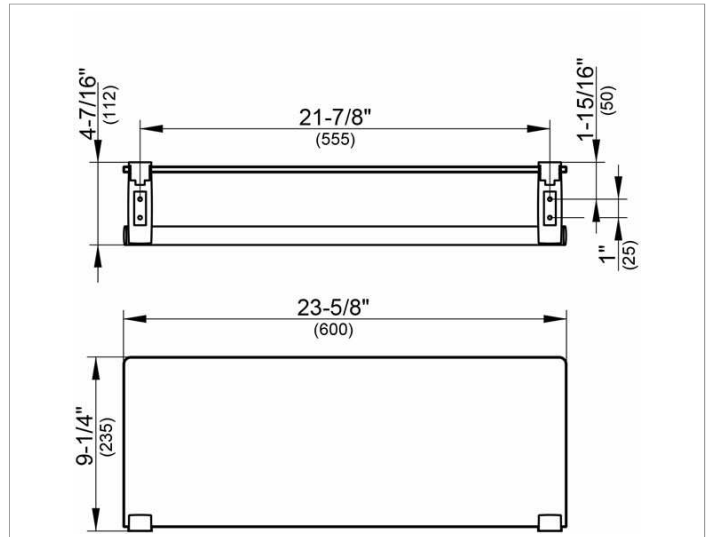

Plan
14975070000 Towel rack

PRODUCT

DRAWING

PRODUCT ATTRIBUTES

shelf made of tempered glass (ESG)

SURFACE

stainless steel/stainless steel finish

DIMENSION