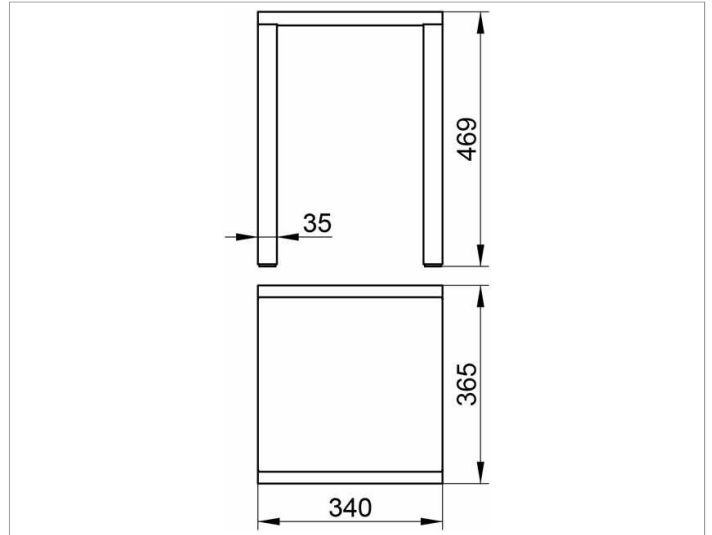

Plan
14982010037 Bathroom stool

PRODUCT

DRAWING

PRODUCT ATTRIBUTES

also suitable for showers

SURFACE

chrome-plated/dark grey (RAL 7021)

SPECIFICATIONS

KEUCO PLAN bathroom stool 14982010037 with two chrome-plated, antislip legs, 35 mm x 12 mm, chrome-plated cylindric handle, seat dark grey (RAL 7021)made from Polypropylene, 340 x 365 mm, seat height 469 mm, load capacity up to 100 kg