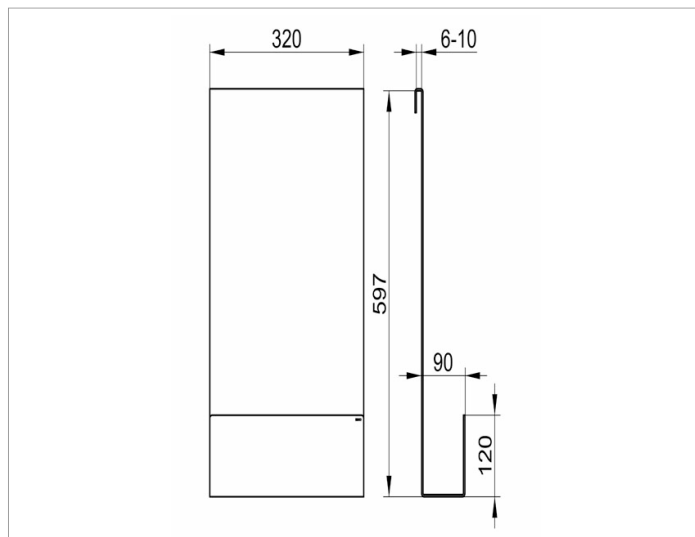

**Shower shelves**

24951370000 Shower shelf

**PRODUCT**

**DRAWING**

**PRODUCT ATTRIBUTES**

attachable, with drain slots and integrated hooks

**SURFACE**

dark grey (RAL 7021)

**DIMENSION**

320 x 600 x 90 mm