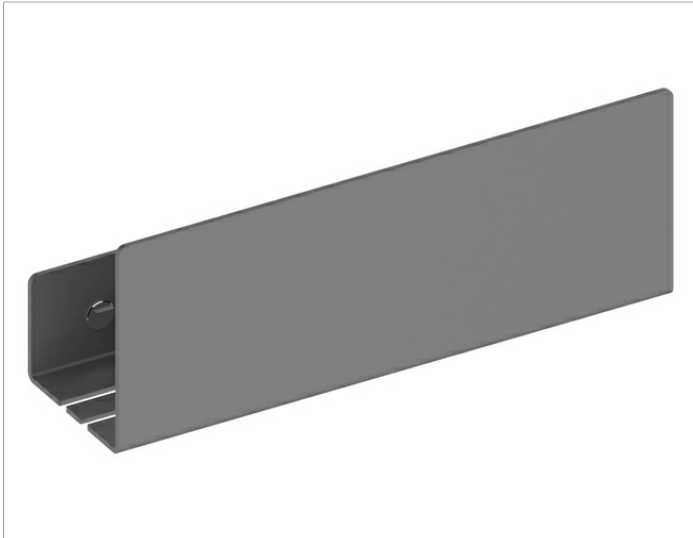

Shower shelves

24952370000 Shower shelf

PRODUCT

DRAWING

PRODUCT ATTRIBUTES

attachable, with drain slots and integrated hooks

SURFACE

dark grey (RAL 7021)

DIMENSION

320 x 120 x 90 mm