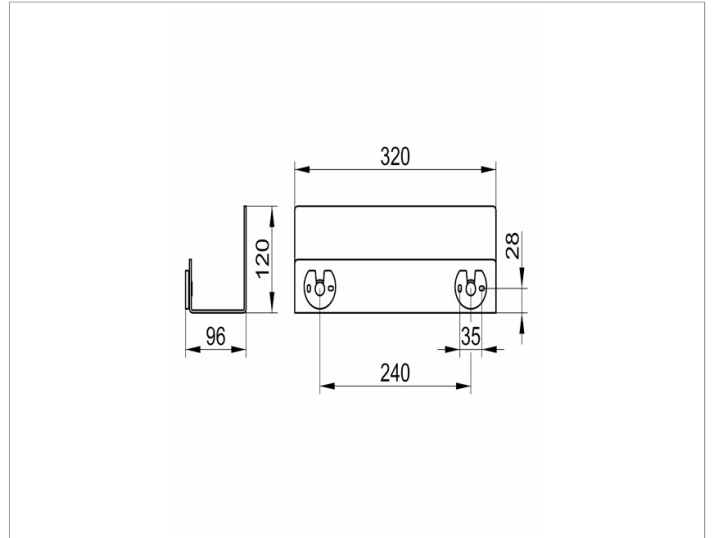

Shower shelves

24952370000 Shower shelf

PRODUCT

DRAWING

PRODUCT ATTRIBUTES

attachable, with drain slots and integrated hooks

SURFACE

dark grey (RAL 7021)

DIMENSION

320 x 120 x 90 mm