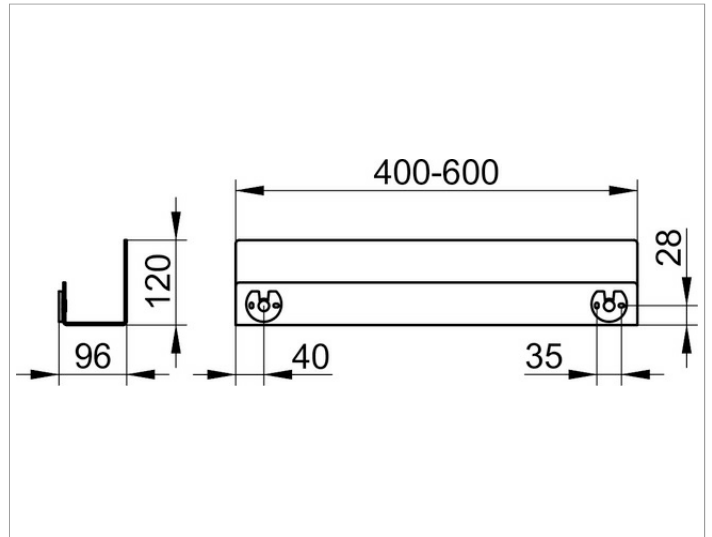

**Shower shelves**

24953370100 Shower shelf

**PRODUCT**

**DRAWING**

**PRODUCT ATTRIBUTES**

made to measure in 1 cm steps  
 wall mounted, removable, with concealed fastening,  
 with drain slots and integrated hooks

**SURFACE**

dark grey (RAL 7021)

**DIMENSION**

400-600 x 120 x 90 mm