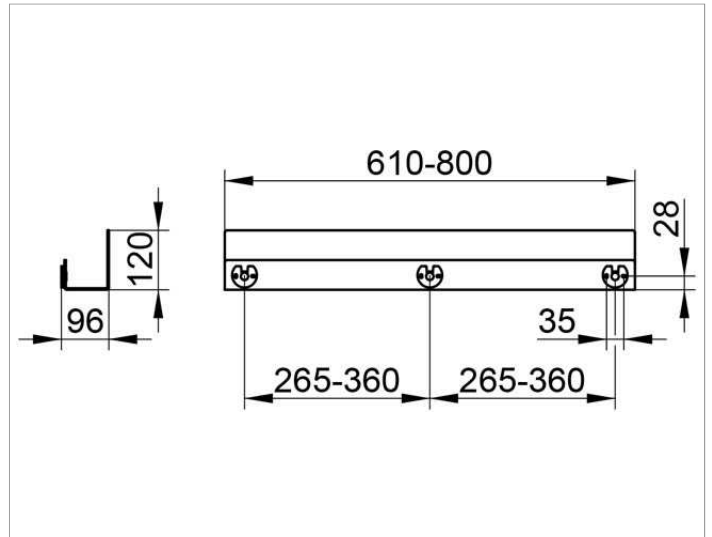

Shower shelves

24953370200 Shower shelf

PRODUCT

DRAWING

PRODUCT ATTRIBUTES

made to measure in 1 cm steps
 wall mounted, removable, with concealed fastening,
 with drain slots and integrated hooks

SURFACE

dark grey (RAL 7021)

DIMENSION

610-800 x 120 x 90 mm