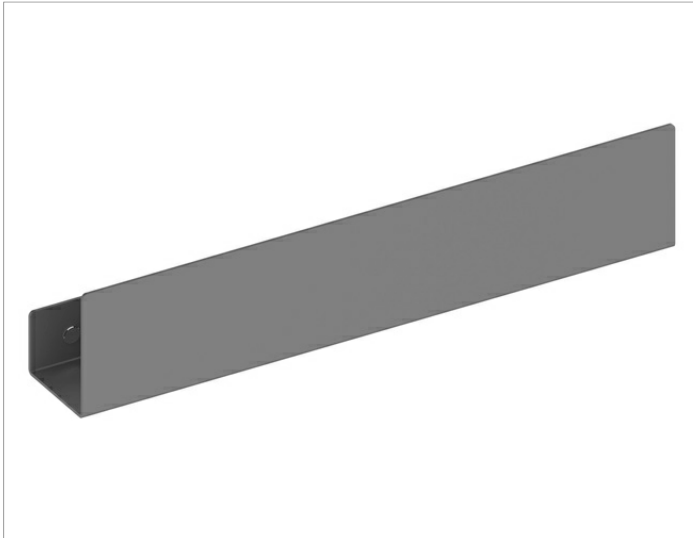

Shower shelves

24953370200 Shower shelf

PRODUCT

DRAWING

PRODUCT ATTRIBUTES

made to measure in 1 cm steps
 wall mounted, removable, with concealed fastening,
 with drain slots and integrated hooks

SURFACE

dark grey (RAL 7021)

DIMENSION

610-800 x 120 x 90 mm