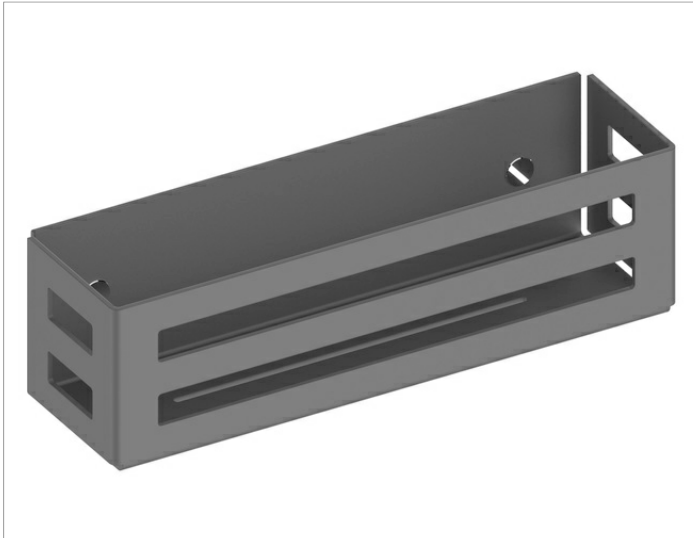

Shower shelves

24954370000 Soap wire basket

PRODUCT

DRAWING

PRODUCT ATTRIBUTES

wall mounted, removable, with concealed fastening,
with drain slots

SURFACE

dark grey (RAL 7021)

DIMENSION

320 x 93 x 90 mm