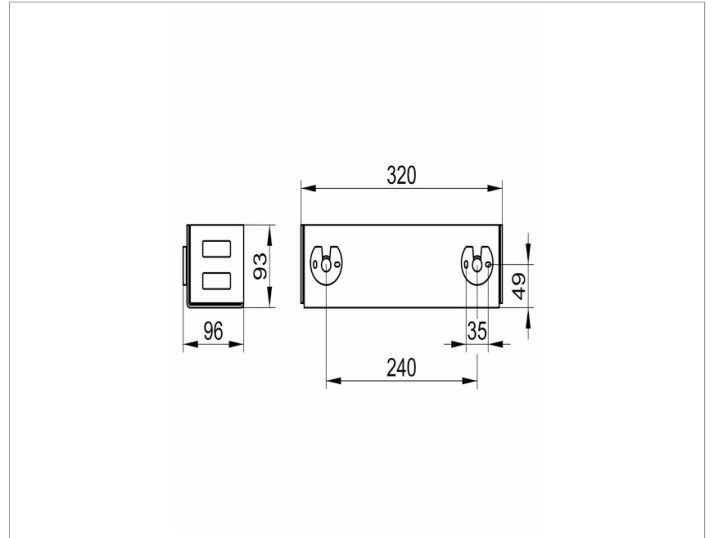

Shower shelves

24954370000 Soap wire basket

PRODUCT

DRAWING

PRODUCT ATTRIBUTES

wall mounted, removable, with concealed fastening,
with drain slots

SURFACE

dark grey (RAL 7021)

DIMENSION

320 x 93 x 90 mm