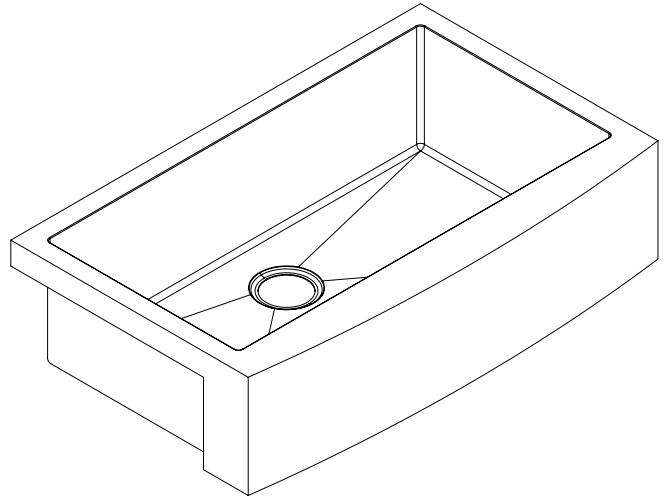

Model: K1-SF36

36" Farmhouse Apron 16 Gauge Stainless Steel Single Bowl Kitchen Sink

SPEC SHEET

Features

- Premium T-304 16G Stainless Steel material
- 10" deep bowl
- Sloped bottom drain with grooves
- Round 10mm corners
- Commercial grade brushed finish
- 3.5 inch real set drain
- Extra thick 3mm rubber sound dampening pads
- Full body coated
- Bottom grids, basket drainer included
- Recommended minimum cabinet size: 36"
- Limited lifetime warranty