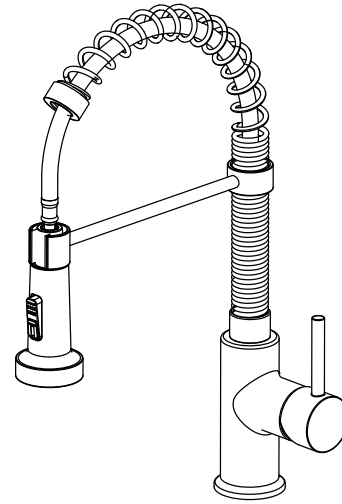

Model: **KKF2003**

**Aurora** -Single Handle Pull Down Kitchen Faucet

### Features

- Solid lead-free brass construction
- Spain Sedal ceramic cartridge
- Swiss Neoperl aerator
- Dual function spray head
- 90 degree forward rotation handle
- 180 degree swivel high arc faucet spout
- Quick connection installation
- Premium flawless finish
- Limited lifetime warranty

### Available Finishes

Finish	Code	Description
	CH	Chrome
	BN	Brushed Nickel
	MB	Matt Black
	TT	Titanium

Spray or Stream

Lead Free Brass

Vertical Handle

Swivel Spout

Quick Connect