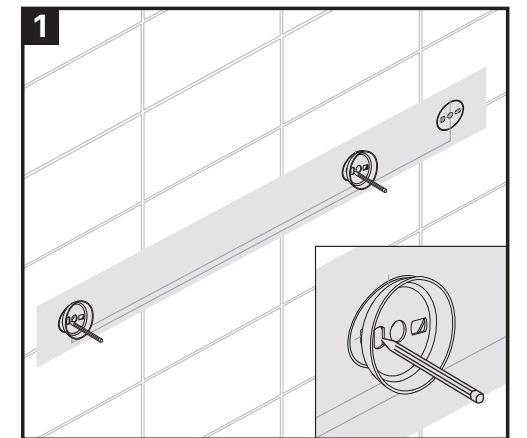

Installation Guide

Model: Circular-KBA1404

Installation Considerations

These products should be located and mounted to a wall stud. While it is possible to mount them to any surface, a stud mounted product will yield the best results.

SAFETY TIPS

⚠ WARNING:
This item is not designed for use as a grab bar.
Do not mount in locations where product is likely to be used as a grab bar.

⚠ WARNING:
Use caution when drilling into walls to avoid drilling into electrical and plumbing lines hidden within wall.

17-11/16" (450 mm)

23-5/8" (600 mm)