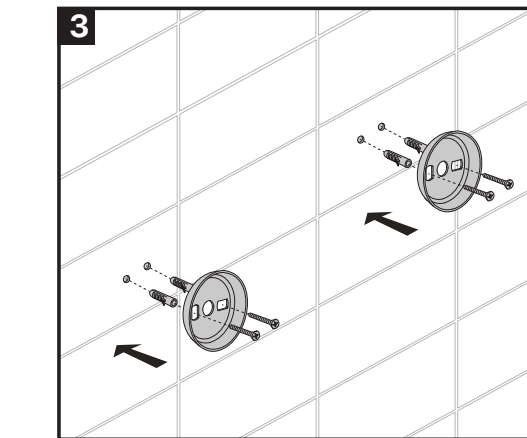

Installation Guide

Model: Circular-KBA1404

Installation Considerations

These products should be located and mounted to a wall stud. While it is possible to mount them to any surface, a stud mounted product will yield the best results.

SAFETY TIPS

⚠ WARNING:
This item is not designed for use as a grab bar.
Do not mount in locations where product is likely to be used as a grab bar.

⚠ WARNING:
Use caution when drilling into walls to avoid drilling into electrical and plumbing lines hidden within wall.

17-11/16" (450 mm)

23-5/8" (600 mm)