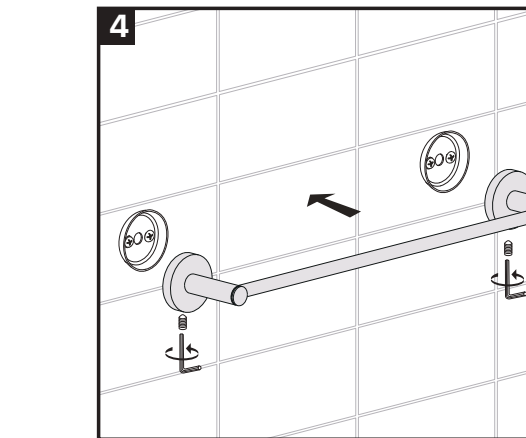

Installation Guide

Model: Circular-KBA1404

Installation Considerations

These products should be located and mounted to a wall stud. While it is possible to mount them to any surface, a stud mounted product will yield the best results.

SAFETY TIPS

⚠ WARNING:
This item is not designed for use as a grab bar.
Do not mount in locations where product is likely to be used as a grab bar.

⚠ WARNING:
Use caution when drilling into walls to avoid drilling into electrical and plumbing lines hidden within wall.

17-11/16" (450 mm)

23-5/8" (600 mm)