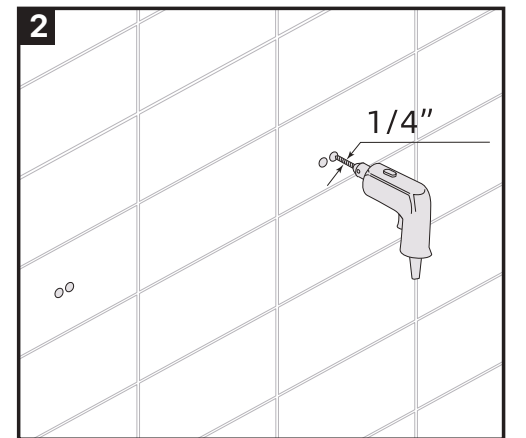

Installation Guide

Model: Circular-KBA1404

Installation Considerations

These products should be located and mounted to a wall stud. While it is possible to mount them to any surface, a stud mounted product will yield the best results.

SAFETY TIPS

⚠ WARNING:
This item is not designed for use as a grab bar.
Do not mount in locations where product is likely to be used as a grab bar.

⚠ WARNING:
Use caution when drilling into walls to avoid drilling into electrical and plumbing lines hidden within wall.

17-11/16" (450 mm)

23-5/8" (600 mm)